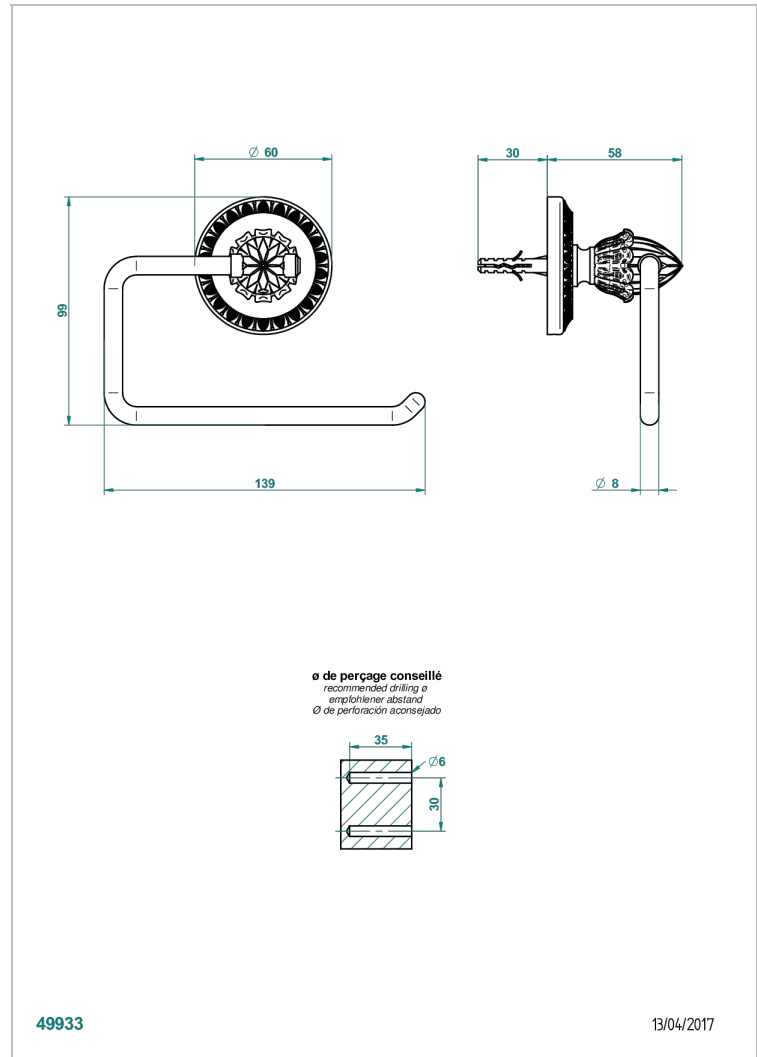

# MALMAISON PORTORO

U95-538A

Toilet paper holder, single mount without cover

THG<sup>®</sup>  
PARIS

## CHARACTERISTIC

- Malmaison Portoro
- Toilet paper holder, single mount without cover