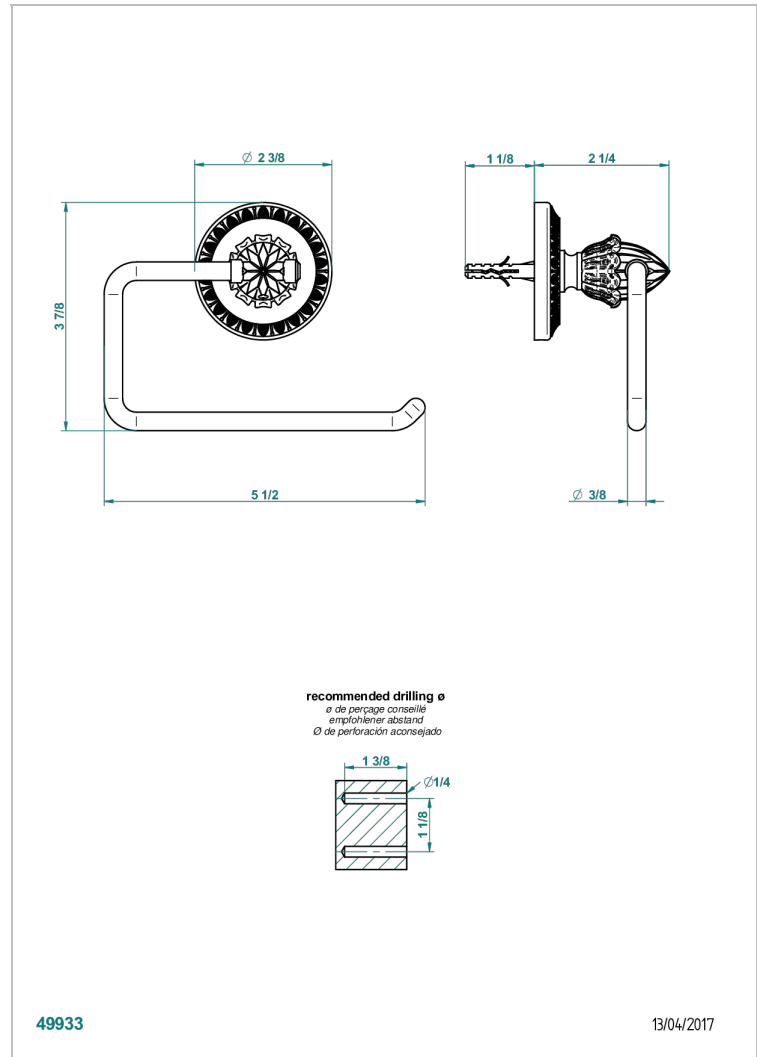

MALMAISON PORTORO

U95-538A

Toilet paper holder, single mount without cover

THG[®]
PARIS

CHARACTERISTIC

- Malmaison Portoro
- Toilet paper holder, single mount without cover

AVAILABLE FINITIONS

Black ceram - D30
Chrome polished - A02
Chrome polished / gold polished - G02
Copper antique matt, coated - H07
Gold mat - F07
Gold polished - F01

Light coated bronze - D01
Matt chrome (American satin) - C02
Matt nickel (American satin) - C01
Nickel antique / Sovereign - H28
Nickel polished - B01
Soft gold - F30

Soft matt gold - F31