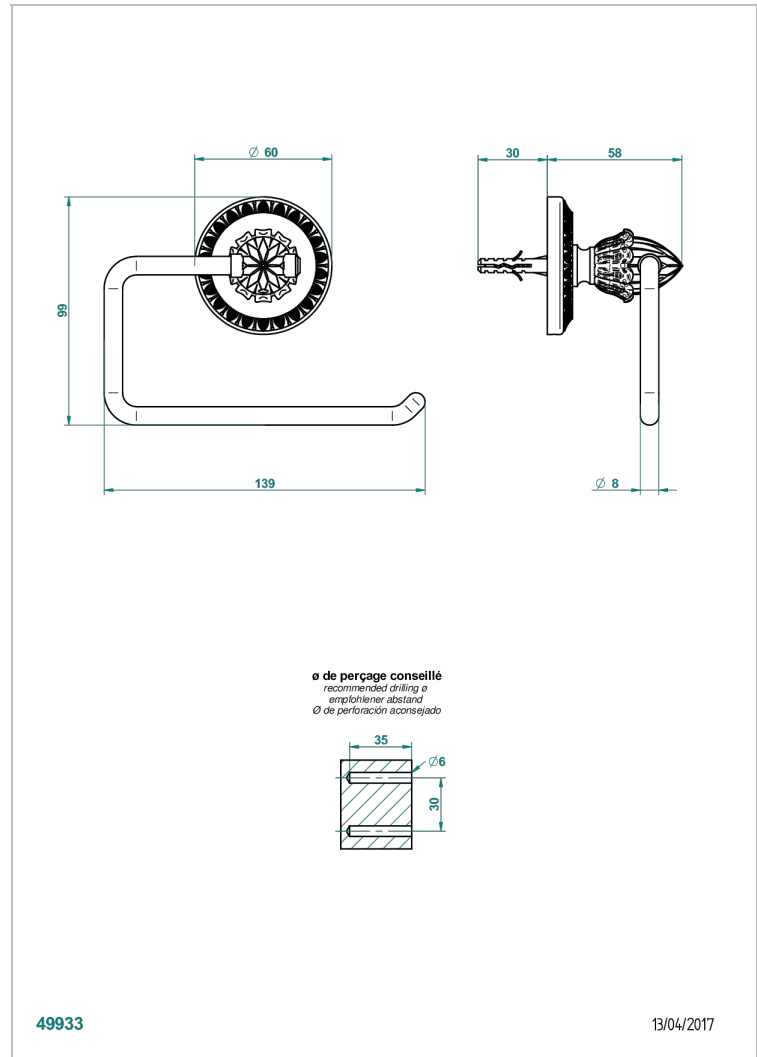

MALMAISON PORTORO

U95-538A

Wall mounted WC paper holder without cover

THG[®]
PARIS

CHARACTERISTIC

- Malmaison Portoro
- Wall mounted WC paper holder without cover

AVAILABLE FINITIONS

Antique nickel - H28
Black ceram - D30
Lacquered light bronze - D01
Matt chrome - C02
Matt gold - F07
Matt nickel (color finish) - C01

Polished chrome (color finish) - A02
Polished chrome / Polished gold (color finish) - G02
Polished gold (color finish) - F01
Polished nickel - B01
Soft gold - F30
Soft matt gold - F31

Varnished matt antique red copper (color finish) - H07