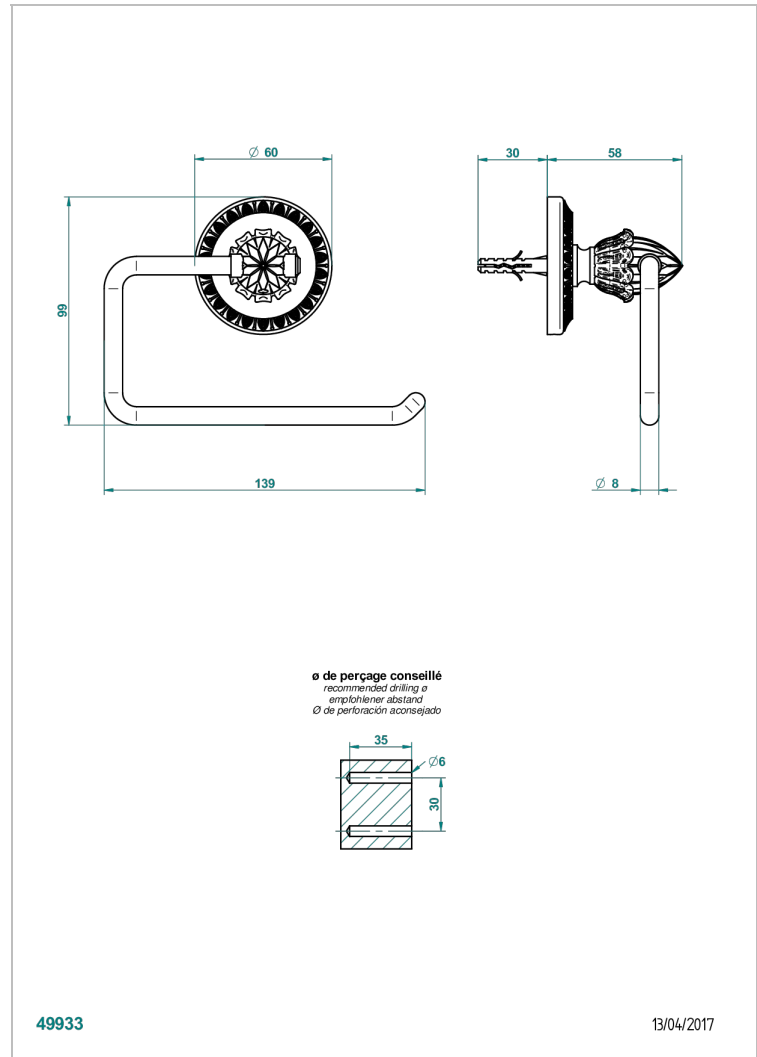

MALMAISON METAL

U93-538A

Toilet paper holder, single mount without cover

THG[®]
PARIS

CHARACTERISTIC

- Malmaison Metal
- Toilet paper holder, single mount without cover

AVAILABLE FINITIONS

Black ceram - D30
Chrome polished - A02
Chrome polished / gold polished - G02
Copper antique matt, coated - H07
Gold mat - F07
Gold polished - F01

Light coated bronze - D01
Matt chrome (American satin) - C02
Matt nickel (American satin) - C01
Nickel antique / Sovereign - H28
Nickel polished - B01
Soft gold - F30

Soft matt gold - F31