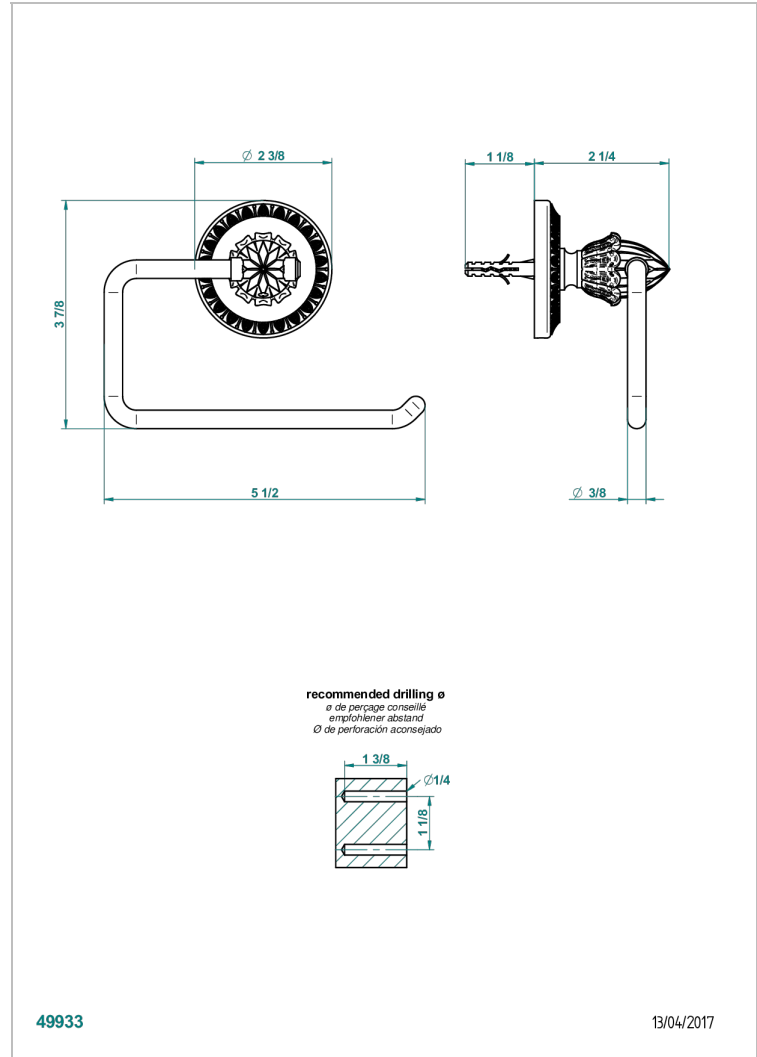

MALMAISON METAL

U93-538A

Toilet paper holder, single mount without cover

THG[®]
PARIS

CHARACTERISTIC

- Malmaison Metal
- Toilet paper holder, single mount without cover

AVAILABLE FINITIONS

Black ceram - D30
Chrome polished - A02
Chrome polished / gold polished - G02
Copper antique matt, coated - H07
Gold mat - F07
Gold polished - F01

Light coated bronze - D01
Matt chrome (American satin) - C02
Matt nickel (American satin) - C01
Nickel antique / Sovereign - H28
Nickel polished - B01
Soft gold - F30

Soft matt gold - F31