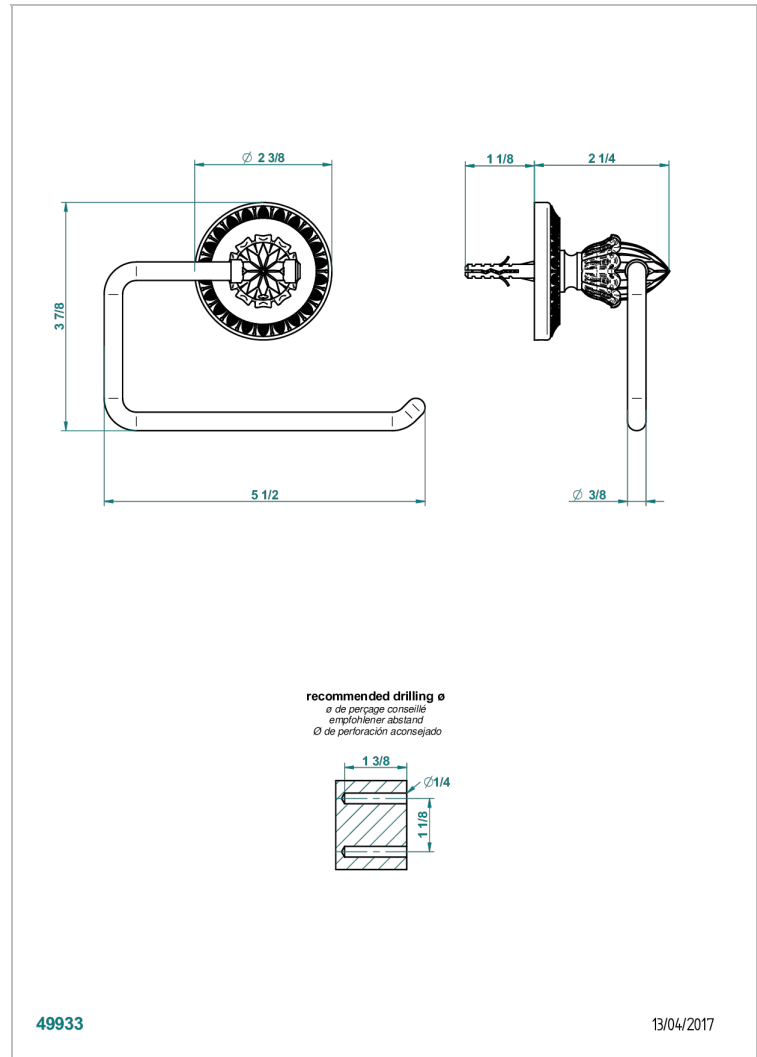

MALMAISON METAL

U93-538A

Wall mounted WC paper holder without cover

THG[®]
PARIS

CHARACTERISTIC

- Malmaison Metal
- Wall mounted WC paper holder without cover

AVAILABLE FINITIONS

Antique nickel - H28
Black ceram - D30
Lacquered light bronze - D01
Matt chrome - C02
Matt gold - F07
Matt nickel (color finish) - C01

Polished chrome (color finish) - A02
Polished chrome / Polished gold (color finish) - G02
Polished gold (color finish) - F01
Polished nickel - B01
Soft gold - F30
Soft matt gold - F31

Varnished matt antique red copper (color finish) - H07