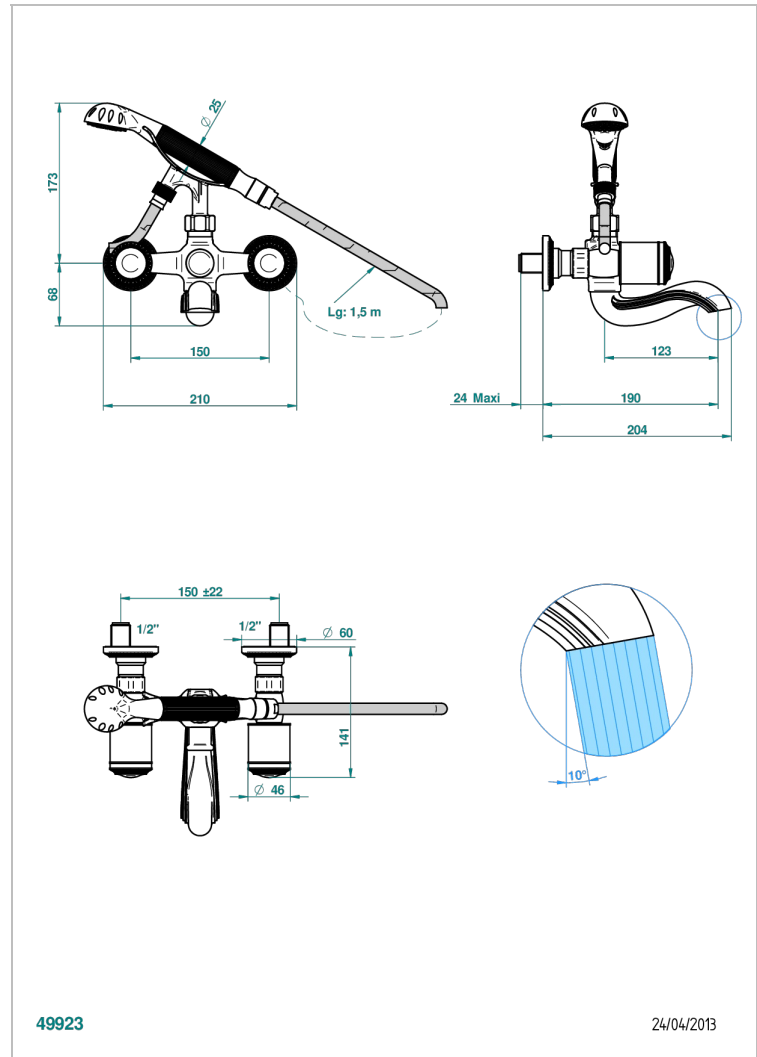

MALMAISON PORTORO

U95-13B

Wall mounted 2-hole bath/shower mixer, shower and hose

THG[®]
PARIS

CHARACTERISTIC

- ACS : 21ACCLY033

STANDARDS

AVAILABLE FINITIONS

Varnished matt antique red copper (color finish) - H07

TECHNICAL SPECS

- Recommandé : 3 bars (max. 5 bars) - Advised : 43,5 psi (max. 72 psi)
- Bec : 75 l/min à 3 bars - Douchette : 9,5 l/min à 3 bars
- Spout : 19,8 gpm at 43.5 psi - Handshower : 2.5 gpm at 43.5 psi