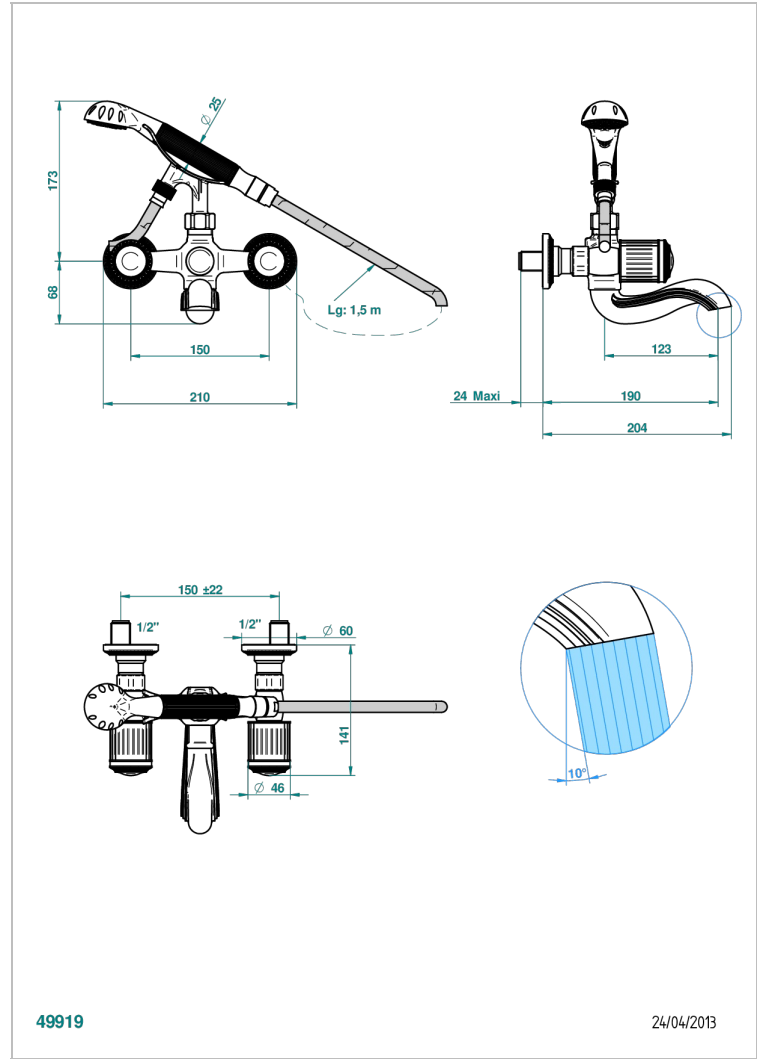

MALMAISON METAL

U93-13B

Wall mounted 2-hole bath/shower mixer, shower and hose

THG[®]
PARIS

CHARACTERISTIC

- ACS : 21ACCLY033

STANDARDS

TECHNICAL SPECS

- Recommandé : 3 bars (max. 5 bars) - Advised : 43,5 psi (max. 72 psi)
- Bec : 75 l/min à 3 bars - Douchette : 9,5 l/min à 3 bars
- Spout : 19,8 gpm at 43.5 psi - Handshower : 2.5 gpm at 43.5 psi

AVAILABLE FINITIONS

Varnished matt antique red copper (color finish) - H07