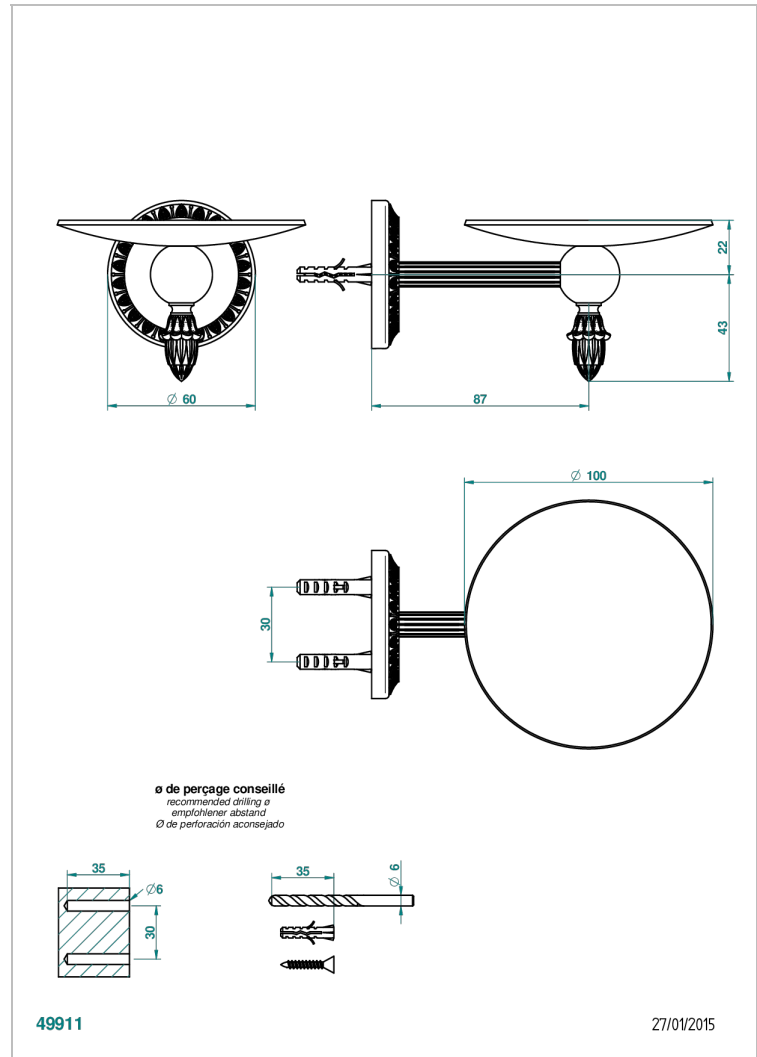

MALMAISON PORTORO

U95-546

Soap dish, wall mounted, 4" diameter

THG[®]
PARIS

CHARACTERISTIC

- Malmaison Portoro
- Soap dish, wall mounted, 4" diameter

AVAILABLE FINITIONS

Black ceram - D30
Chrome polished - A02
Chrome polished / gold polished - G02
Copper antique matt, coated - H07
Gold mat - F07
Gold polished - F01

Light coated bronze - D01
Matt chrome (American satin) - C02
Matt nickel (American satin) - C01
Nickel antique / Sovereign - H28
Nickel polished - B01
Soft gold - F30

Soft matt gold - F31