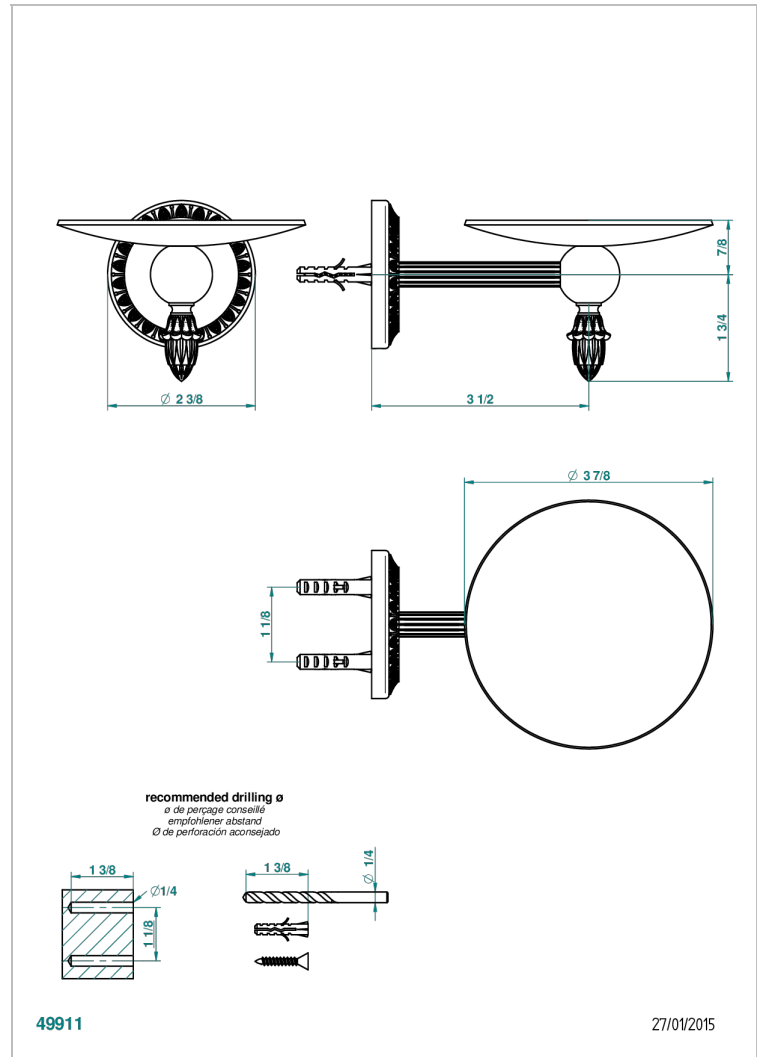

MALMAISON PORTORO

U95-546

Soap dish, wall mounted, 4" diameter

THG[®]
PARIS

CHARACTERISTIC

- Malmaison Portoro
- Soap dish, wall mounted, 4" diameter

AVAILABLE FINITIONS

Black ceram - D30
Chrome polished - A02
Chrome polished / gold polished - G02
Copper antique matt, coated - H07
Gold mat - F07
Gold polished - F01

Light coated bronze - D01
Matt chrome (American satin) - C02
Matt nickel (American satin) - C01
Nickel antique / Sovereign - H28
Nickel polished - B01
Soft gold - F30

Soft matt gold - F31