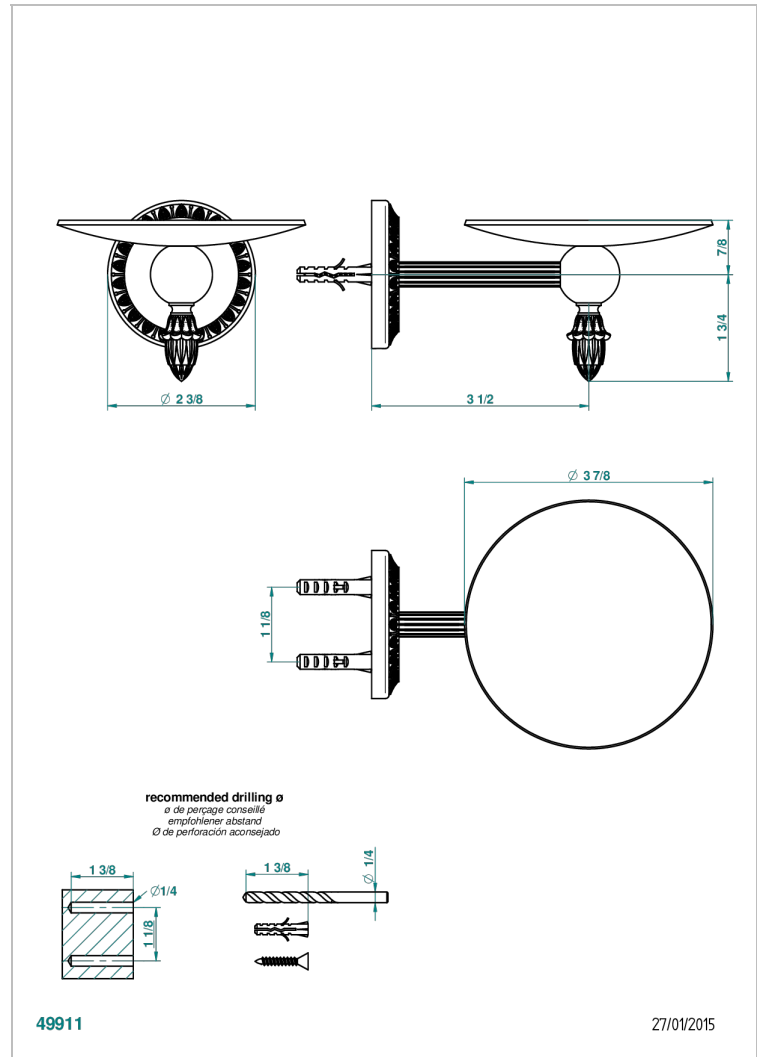

MALMAISON METAL

U93-546

Wall mounted soap dish, \varnothing 100 mm

THG[®]
PARIS

CHARACTERISTIC

- Malmaison Metal
- Wall mounted soap dish, \varnothing 100 mm

AVAILABLE FINITIONS

Antique nickel - H28
Black ceram - D30
Lacquered light bronze - D01
Matt chrome - C02
Matt gold - F07
Matt nickel (color finish) - C01

Polished chrome (color finish) - A02
Polished chrome / Polished gold (color finish) - G02
Polished gold (color finish) - F01
Polished nickel - B01
Soft gold - F30
Soft matt gold - F31

Varnished matt antique red copper (color finish) - H07