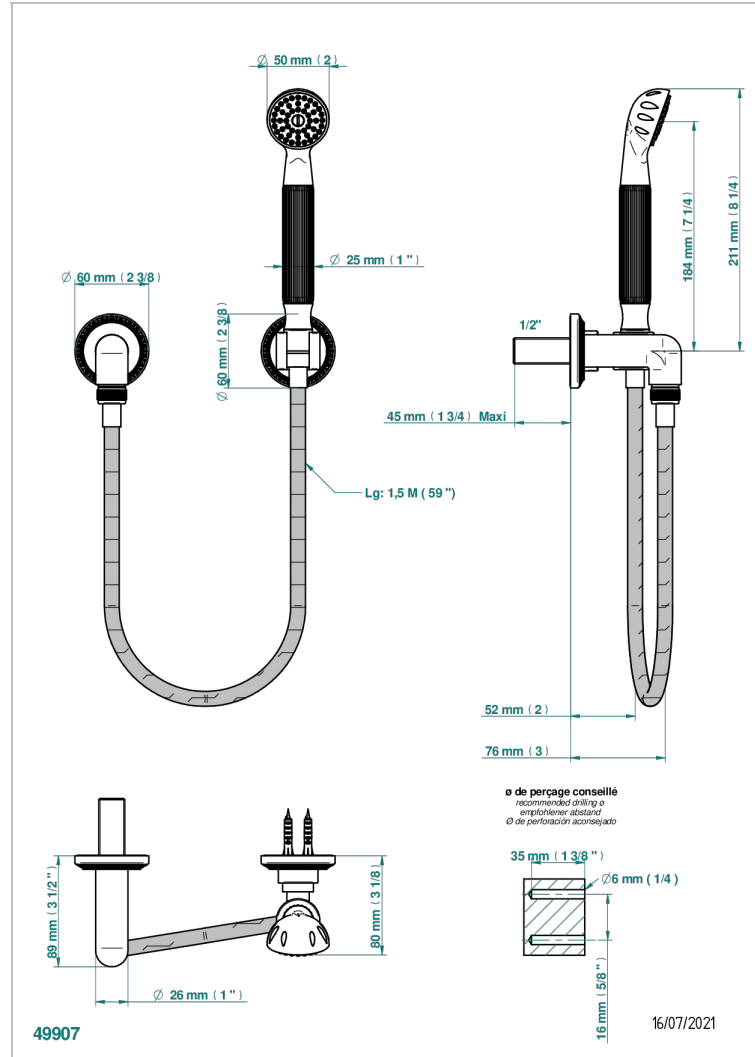

MALMAISON PORTORO

U95-52

Wall mounted stylised handshower, hose, fix hook and elbow

CHARACTERISTIC

- Malmaison Portoro
- Wall mounted stylised handshower, hose, fix hook and elbow

TECHNICAL SPECS

- Recommandé : 3 bars (max. 5 bars) - Advised : 43,5 psi (max. 72 psi)
- 9,5 l/min à 3 bars (2.5 gpm at 43.5 psi)

AVAILABLE FINITIONS

Antique nickel - H28
Black ceram - D30
Lacquered light bronze - D01
Matt chrome - C02
Matt gold - F07
Matt nickel (color finish) - C01

Polished chrome (color finish) - A02
Polished chrome / Polished gold (color finish) - G02
Polished gold (color finish) - F01
Polished nickel - B01
Soft gold - F30
Soft matt gold - F31

Varnished matt antique red copper (color finish) - H07