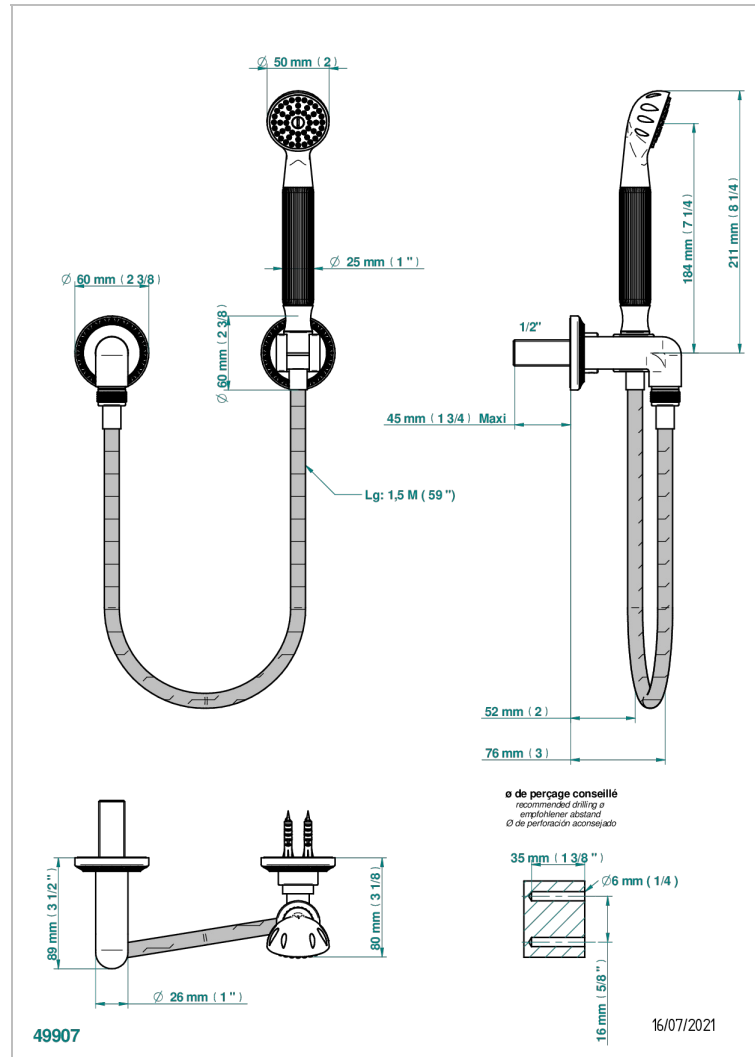

MALMAISON PORTORO

U95-52

Wall mounted stylised handshower, hose, fix hook and elbow

CHARACTERISTIC

- Malmaison Portoro
- Wall mounted stylised handshower, hose, fix hook and elbow

TECHNICAL SPECS

- Recommandé : 3 bars (max. 5 bars) - Advised : 43,5 psi (max. 72 psi)
- 9,5 l/min à 3 bars (2.5 gpm at 43.5 psi)

AVAILABLE FINITIONS

Antique nickel - H28
Black ceram - D30
Lacquered light bronze - D01
Matt chrome - C02
Matt gold - F07
Matt nickel (color finish) - C01

Polished chrome (color finish) - A02
Polished chrome / Polished gold (color finish) - G02
Polished gold (color finish) - F01
Polished nickel - B01
Soft gold - F30
Soft matt gold - F31

Varnished matt antique red copper (color finish) - H07