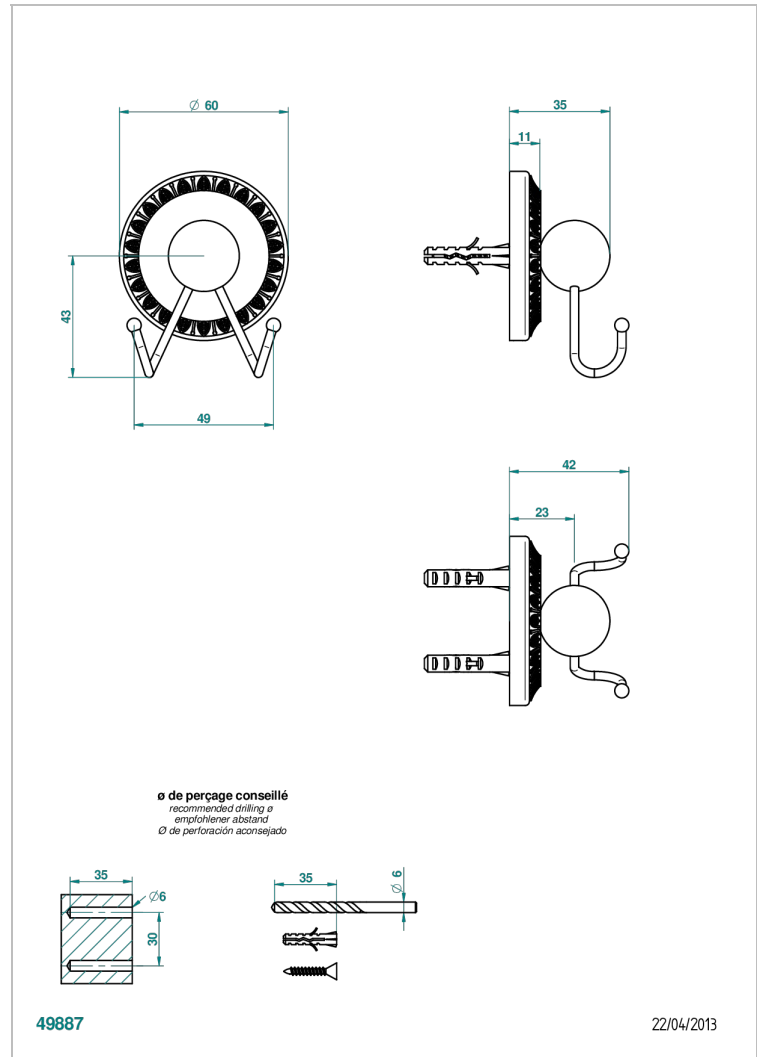

MALMAISON METAL

U93-512

Double flannel hook

THG[®]
PARIS

CHARACTERISTIC

- Malmaison Metal
- Double flannel hook

AVAILABLE FINITIONS

Black ceram - D30
Chrome polished - A02
Chrome polished / gold polished - G02
Copper antique matt, coated - H07
Gold mat - F07
Gold polished - F01

Light coated bronze - D01
Matt chrome (American satin) - C02
Matt nickel (American satin) - C01
Nickel antique / Sovereign - H28
Nickel polished - B01
Soft gold - F30

Soft matt gold - F31