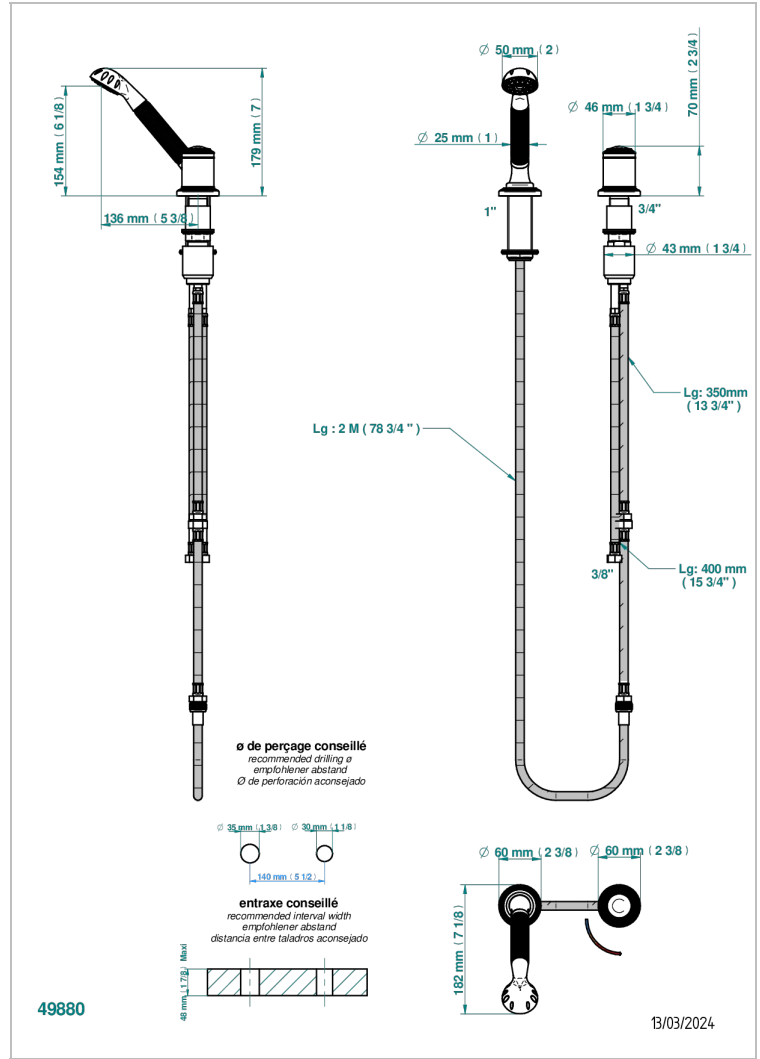

# MALMAISON PORTORO

U95-6532/60A

Deck mounted mixer with handshower, progressive cartridge

THG<sup>®</sup>  
PARIS

## CHARACTERISTIC

- ACS : 22ACCLY009

## AVAILABLE FINITIONS

- Black ceram - D30
- Chrome polished - A02
- Chrome polished / gold polished - G02
- Copper antique matt, coated - H07
- Gold mat - F07
- Gold polished - F01

- Light coated bronze - D01
- Matt chrome (American satin) - C02
- Matt nickel (American satin) - C01
- Nickel antique / Sovereign - H28
- Nickel polished - B01
- Soft gold - F30