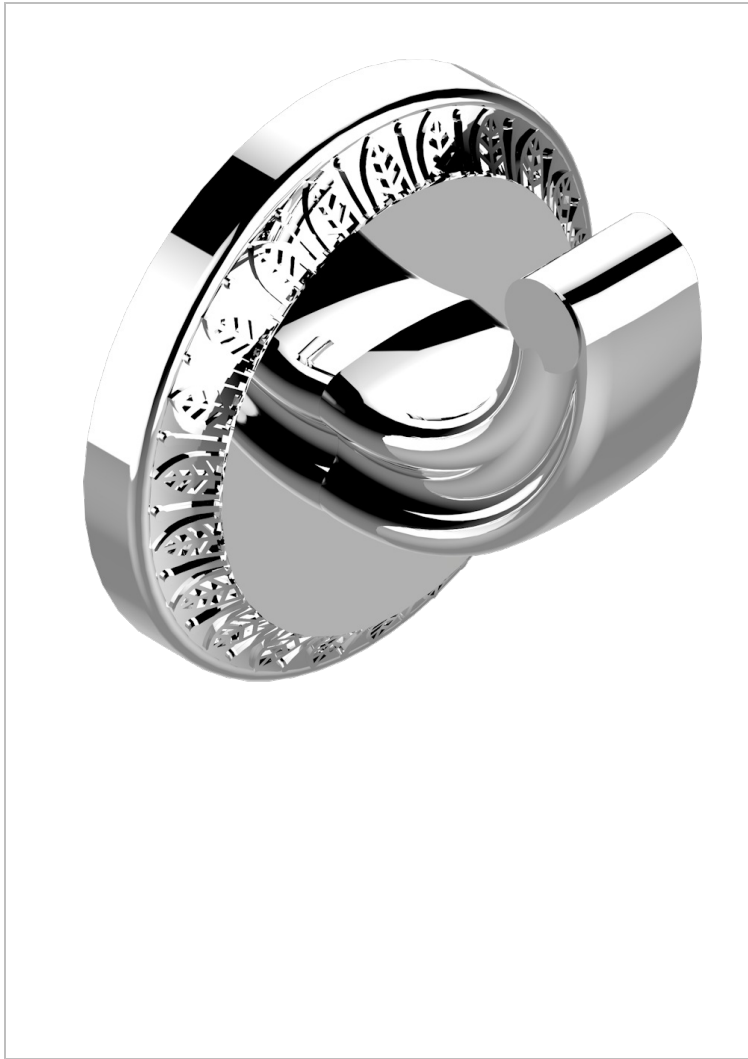

# MALMAISON METAL

U93-508

Single robe hook

THG<sup>®</sup>  
PARIS

## CHARACTERISTIC

- Malmaison Metal
- Single robe hook

## AVAILABLE FINITIONS

Antique nickel - H28  
Black ceram - D30  
Lacquered light bronze - D01  
Matt chrome - C02  
Matt gold - F07  
Matt nickel (color finish) - C01

Polished chrome (color finish) - A02  
Polished chrome / Polished gold (color finish) - G02  
Polished gold (color finish) - F01  
Polished nickel - B01  
Soft gold - F30  
Soft matt gold - F31

Varnished matt antique red copper (color finish) - H07