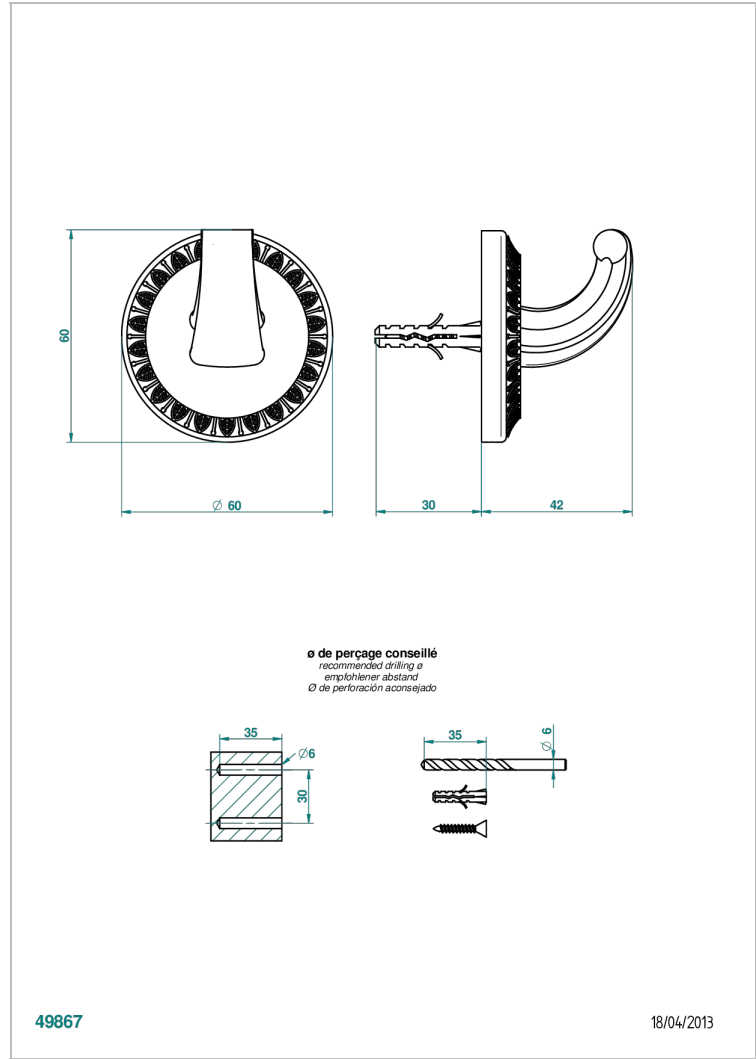

# MALMAISON METAL

U93-508

Single robe hook

THG<sup>®</sup>  
PARIS

## CHARACTERISTIC

- Malmaison Metal
- Single robe hook

Varnished matt antique red copper (color finish) - H07