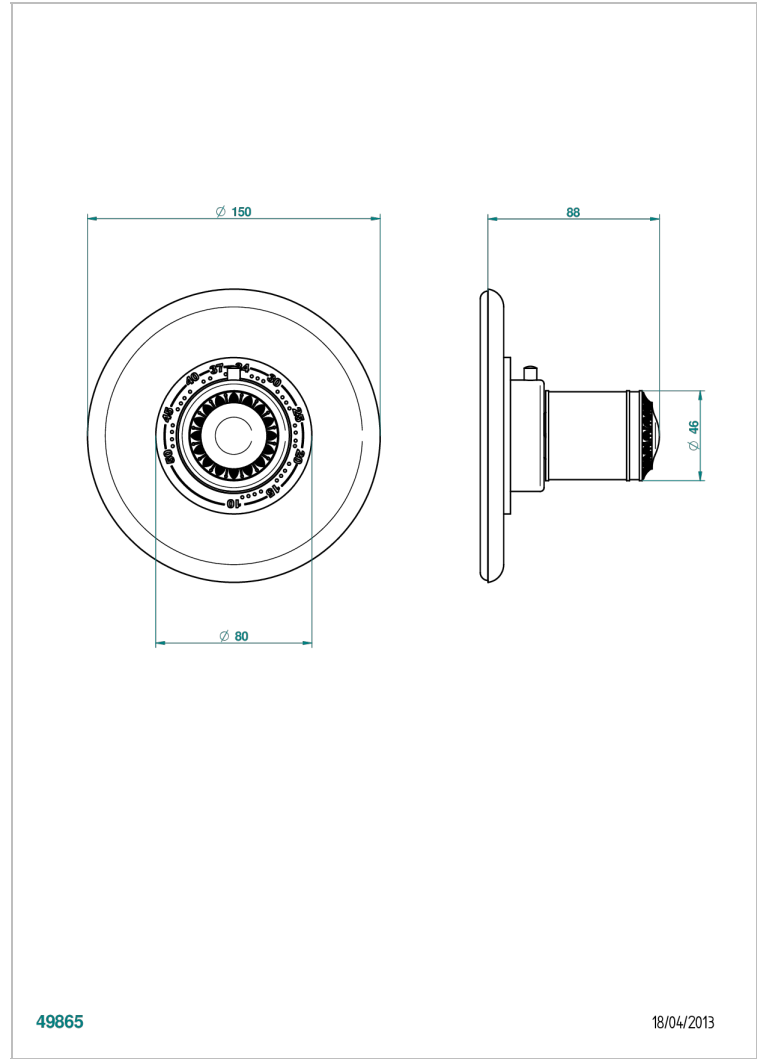

MALMAISON PORTORO

U95-15EN16EM

Trim plate and handle for eurotherm valve 8200/us & 8300/us

THG[®]
PARIS

49865

18/04/2013

CHARACTERISTIC

- Malmaison Portoro
- Trim plate and handle for eurotherm valve 8200/us & 8300/us

AVAILABLE FINITIONS

Black ceram - D30
Chrome polished - A02
Chrome polished / gold polished - G02
Copper antique matt, coated - H07
Gold mat - F07
Gold polished - F01

Light coated bronze - D01
Matt chrome (American satin) - C02
Matt nickel (American satin) - C01
Nickel antique / Sovereign - H28
Nickel polished - B01
Soft gold - F30