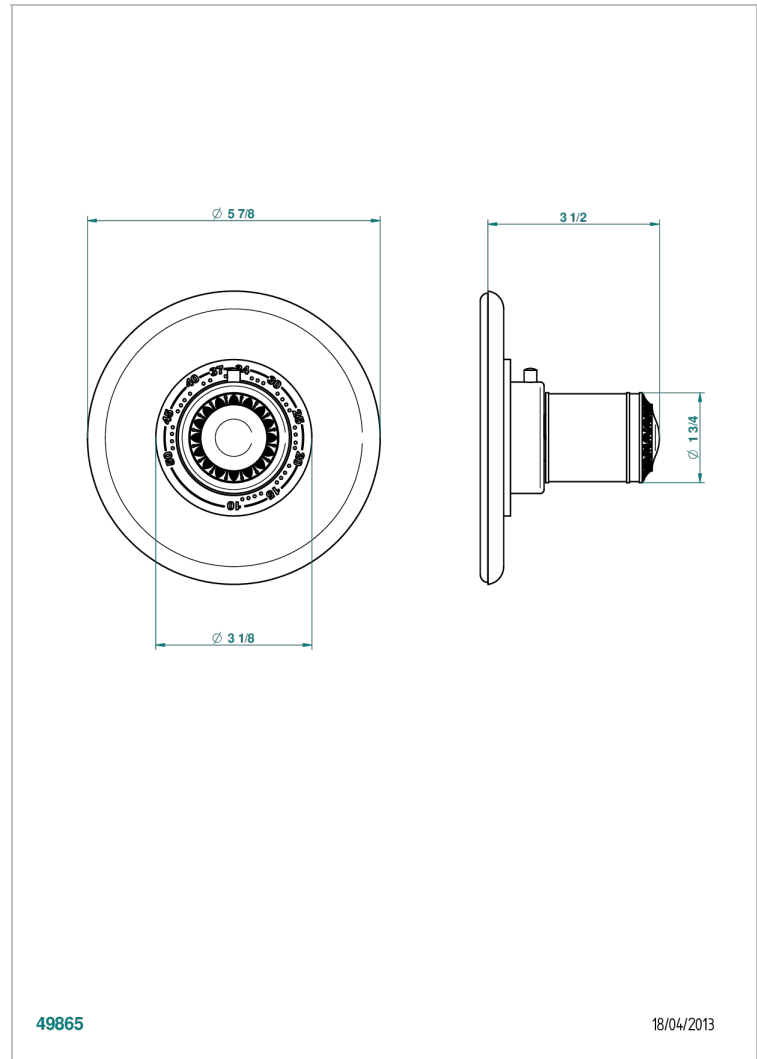

# MALMAISON PORTORO

U95-15EN16EM

Trim plate and handle for eurotherm valve 8200/us & 8300/us

THG<sup>®</sup>  
PARIS

## CHARACTERISTIC

- Malmaison Portoro
- Trim plate and handle for eurotherm valve 8200/us & 8300/us