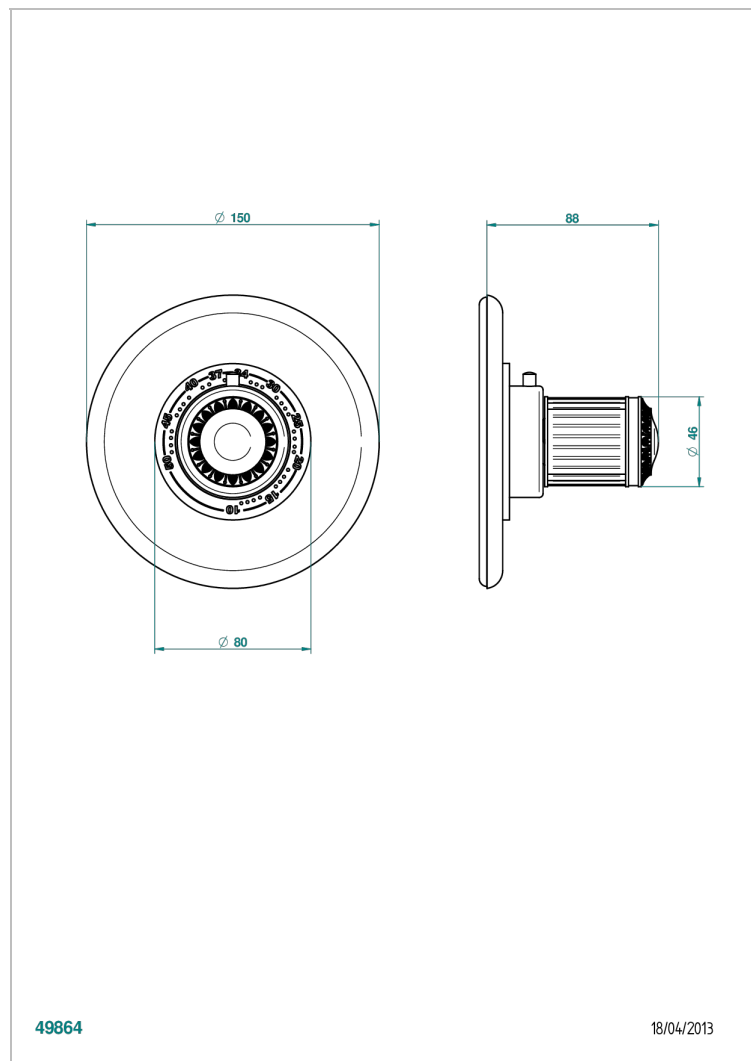

# MALMAISON METAL

U93-15EN16EM

Trim plate and handle for eurotherm valve 8200/us & 8300/us

## CHARACTERISTIC

- Malmaison Metal
- Trim plate and handle for eurotherm valve 8200/us & 8300/us