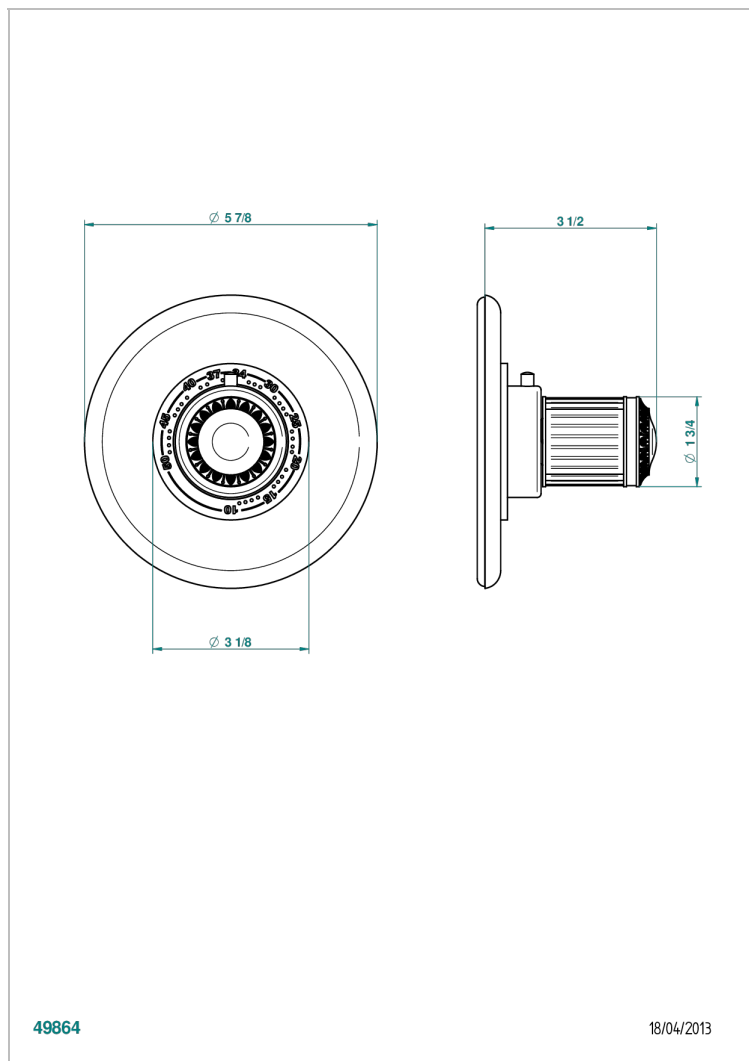

MALMAISON METAL

U93-15EN16EM

Trim plate and handle for eurotherm valve 8200/us & 8300/us

CHARACTERISTIC

- Malmaison Metal
- Trim plate and handle for eurotherm valve 8200/us & 8300/us

AVAILABLE FINITIONS

Black ceram - D30
Chrome polished - A02
Chrome polished / gold polished - G02
Copper antique matt, coated - H07
Gold mat - F07
Gold polished - F01