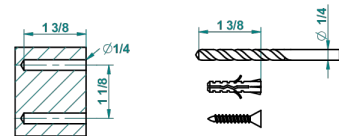

49854

14/01/2016

CHARACTERISTIC

- Malmaison Metal
- Wall mounted toilet brush holder

AVAILABLE FINITIONS

Black ceram - D30
Chrome polished - A02
Chrome polished / gold polished - G02
Copper antique matt, coated - H07
Gold mat - F07
Gold polished - F01

Light coated bronze - D01
Matt chrome (American satin) - C02
Matt nickel (American satin) - C01
Nickel antique / Sovereign - H28
Nickel polished - B01
Soft gold - F30

Soft matt gold - F31