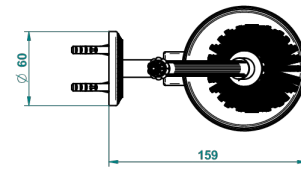

MALMAISON METAL

U93-4720

Wall mounted WC brush and holder, all metal

THG®
PARIS

49854

14/01/2016

CHARACTERISTIC

- Malmaison Metal
- Wall mounted WC brush and holder, all metal

AVAILABLE FINITIONS

Antique nickel - H28
Black ceram - D30
Lacquered light bronze - D01
Matt chrome - C02
Matt gold - F07
Matt nickel (color finish) - C01

Polished chrome (color finish) - A02
Polished chrome / Polished gold (color finish) - G02
Polished gold (color finish) - F01
Polished nickel - B01
Soft gold - F30
Soft matt gold - F31

Varnished matt antique red copper (color finish) - H07