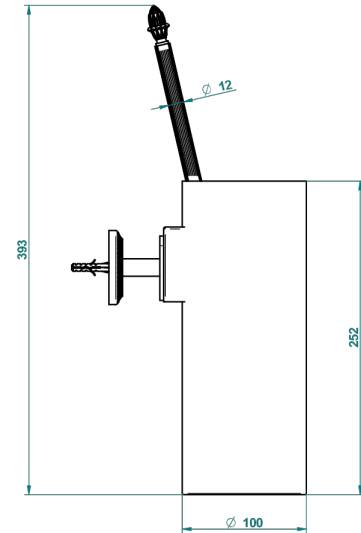

MALMAISON METAL

U93-4720

Wall mounted WC brush and holder, all metal

THG®
PARIS

49854

14/01/2016

CHARACTERISTIC

- Malmaison Metal
- Wall mounted WC brush and holder, all metal

AVAILABLE FINITIONS

Antique nickel - H28
Black ceram - D30
Lacquered light bronze - D01
Matt chrome - C02
Matt gold - F07
Matt nickel (color finish) - C01

Polished chrome (color finish) - A02
Polished chrome / Polished gold (color finish) - G02
Polished gold (color finish) - F01
Polished nickel - B01
Soft gold - F30
Soft matt gold - F31

Varnished matt antique red copper (color finish) - H07