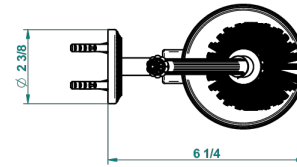

MALMAISON METAL

U93-4720

Wall mounted WC brush and holder, all metal

THG®
PARIS

49854

14/01/2016

CHARACTERISTIC

- Malmaison Metal
- Wall mounted WC brush and holder, all metal

AVAILABLE FINITIONS

Antique nickel - H28
Black ceram - D30
Lacquered light bronze - D01
Matt chrome - C02
Matt gold - F07
Matt nickel (color finish) - C01

Polished chrome (color finish) - A02
Polished chrome / Polished gold (color finish) - G02
Polished gold (color finish) - F01
Polished nickel - B01
Soft gold - F30
Soft matt gold - F31

Varnished matt antique red copper (color finish) - H07