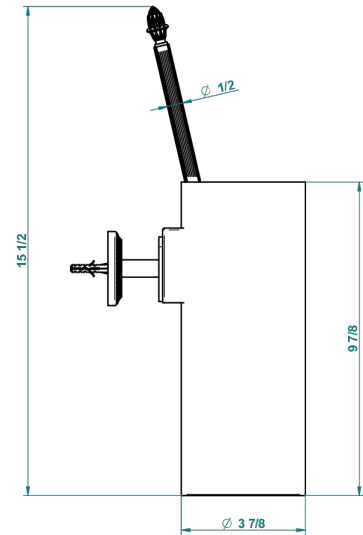

MALMAISON METAL

U93-4720

Wall mounted WC brush and holder, all metal

THG®
PARIS

49854

14/01/2016

CHARACTERISTIC

- Malmaison Metal
- Wall mounted WC brush and holder, all metal

AVAILABLE FINITIONS

Antique nickel - H28
Black ceram - D30
Lacquered light bronze - D01
Matt chrome - C02
Matt gold - F07
Matt nickel (color finish) - C01

Polished chrome (color finish) - A02
Polished chrome / Polished gold (color finish) - G02
Polished gold (color finish) - F01
Polished nickel - B01
Soft gold - F30
Soft matt gold - F31

Varnished matt antique red copper (color finish) - H07