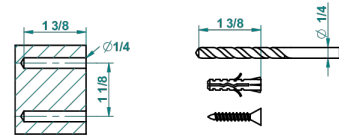

MALMAISON METAL

U93-4720

Wall mounted WC brush and holder, all metal

THG®
PARIS

49854

14/01/2016

CHARACTERISTIC

- Malmaison Metal
- Wall mounted WC brush and holder, all metal

AVAILABLE FINITIONS

Antique nickel - H28
Black ceram - D30
Lacquered light bronze - D01
Matt chrome - C02
Matt gold - F07
Matt nickel (color finish) - C01

Polished chrome (color finish) - A02
Polished chrome / Polished gold (color finish) - G02
Polished gold (color finish) - F01
Polished nickel - B01
Soft gold - F30
Soft matt gold - F31

Varnished matt antique red copper (color finish) - H07