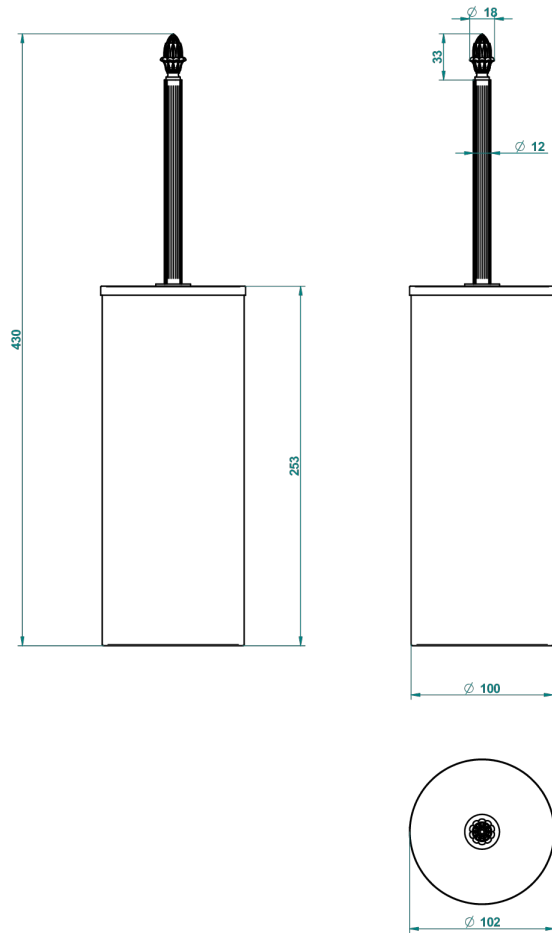

Metal toilet brush holder with brush with cover floor mounted

49849

15/12/2015

CHARACTERISTIC

- Malmaison Portoro
- Metal toilet brush holder with brush with cover floor mounted

AVAILABLE FINITIONS

Black ceram - D30
Chrome polished - A02
Chrome polished / gold polished - G02
Copper antique matt, coated - H07
Gold mat - F07
Gold polished - F01