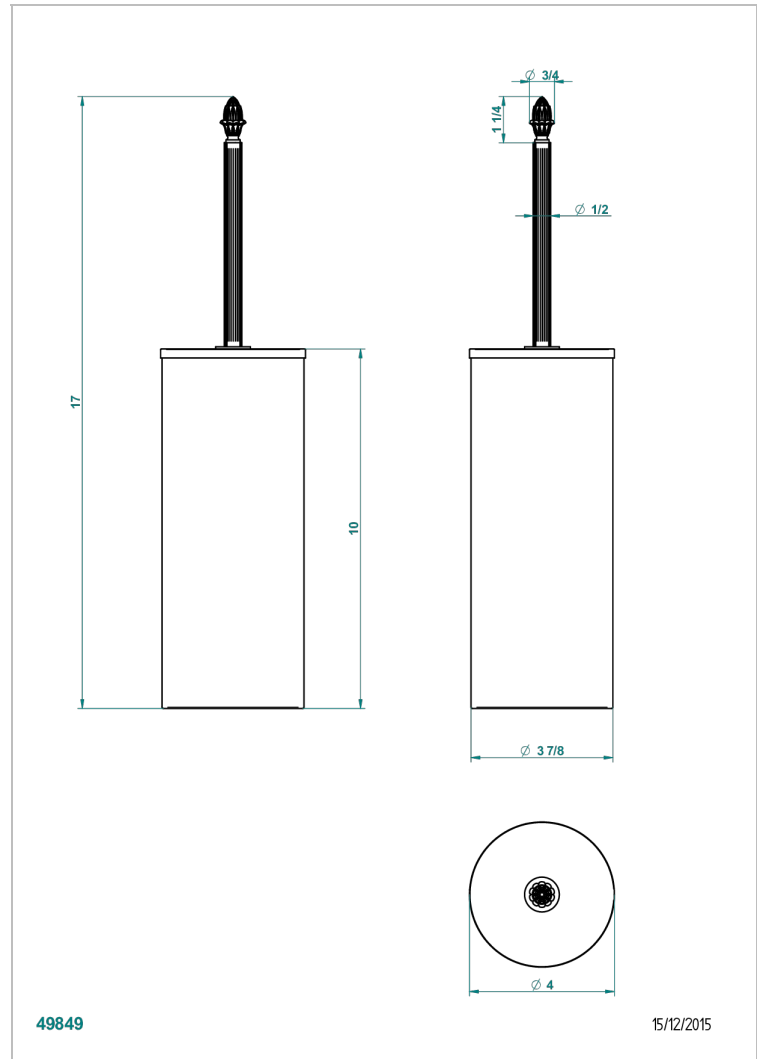

Metal toilet brush holder with brush with cover floor mounted

## CHARACTERISTIC

- Malmaison Portoro
- Metal toilet brush holder with brush with cover floor mounted