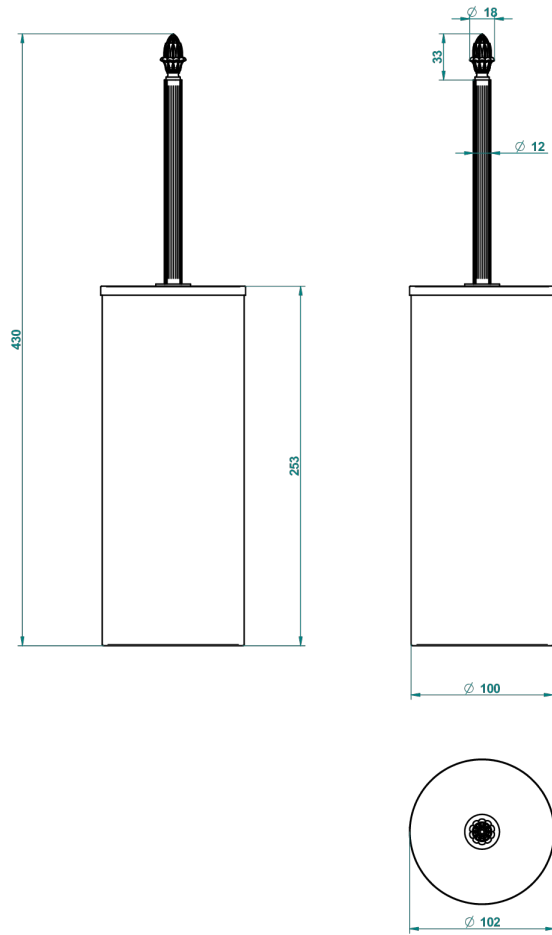

Metal toilet brush holder with brush with cover floor mounted

49849

15/12/2015

CHARACTERISTIC

- Malmaison Metal
- Metal toilet brush holder with brush with cover floor mounted

AVAILABLE FINITIONS

Black ceram - D30
Chrome polished - A02
Chrome polished / gold polished - G02
Copper antique matt, coated - H07
Gold mat - F07
Gold polished - F01