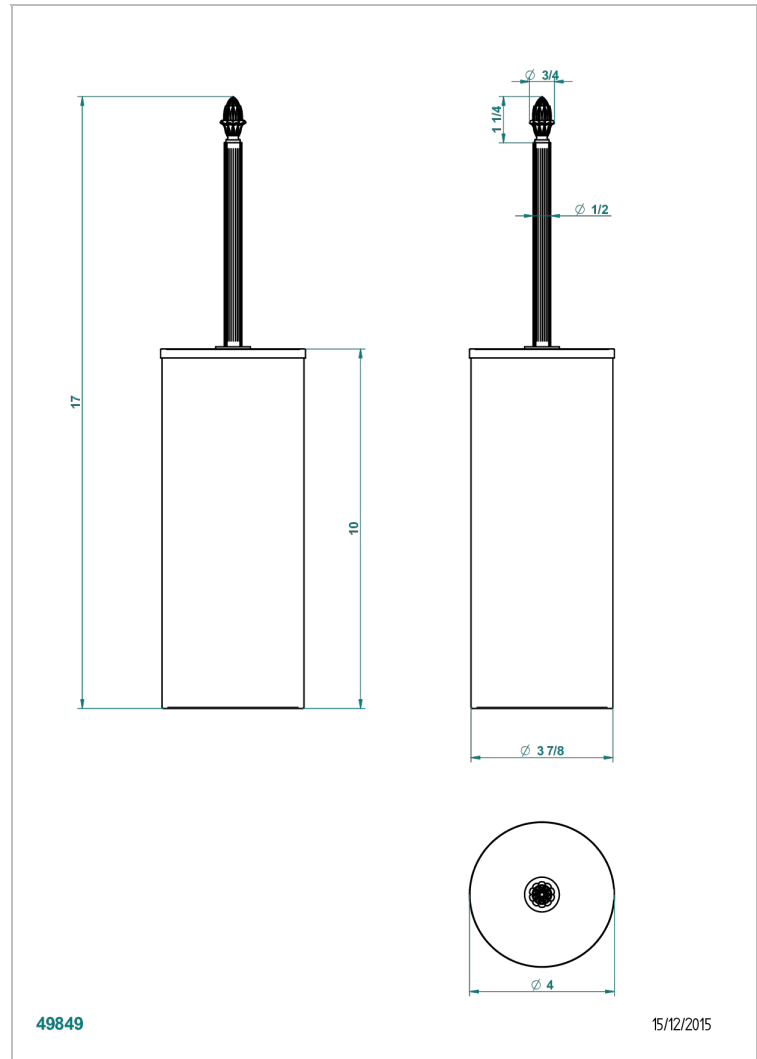

MALMAISON METAL

U93-4700C

Metal toilet brush holder with brush with cover floor mounted

THG[®]
PARIS

CHARACTERISTIC

- Malmaison Metal
- Metal toilet brush holder with brush with cover floor mounted

AVAILABLE FINITIONS