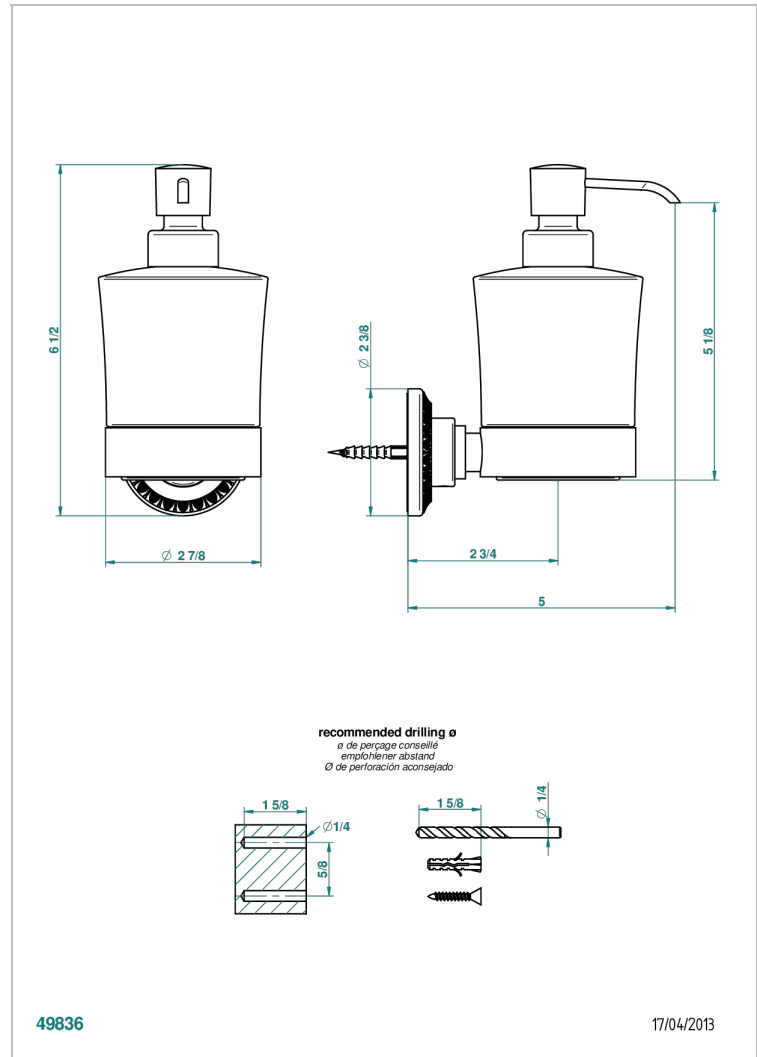

MALMAISON PORTORO

U95-613

wall liquid soap dispenser

THG[®]
PARIS

CHARACTERISTIC

- Malmaison Portoro
- wall liquid soap dispenser

AVAILABLE FINITIONS

Black ceram - D30
Chrome polished - A02
Chrome polished / gold polished - G02
Copper antique matt, coated - H07
Gold mat - F07
Gold polished - F01