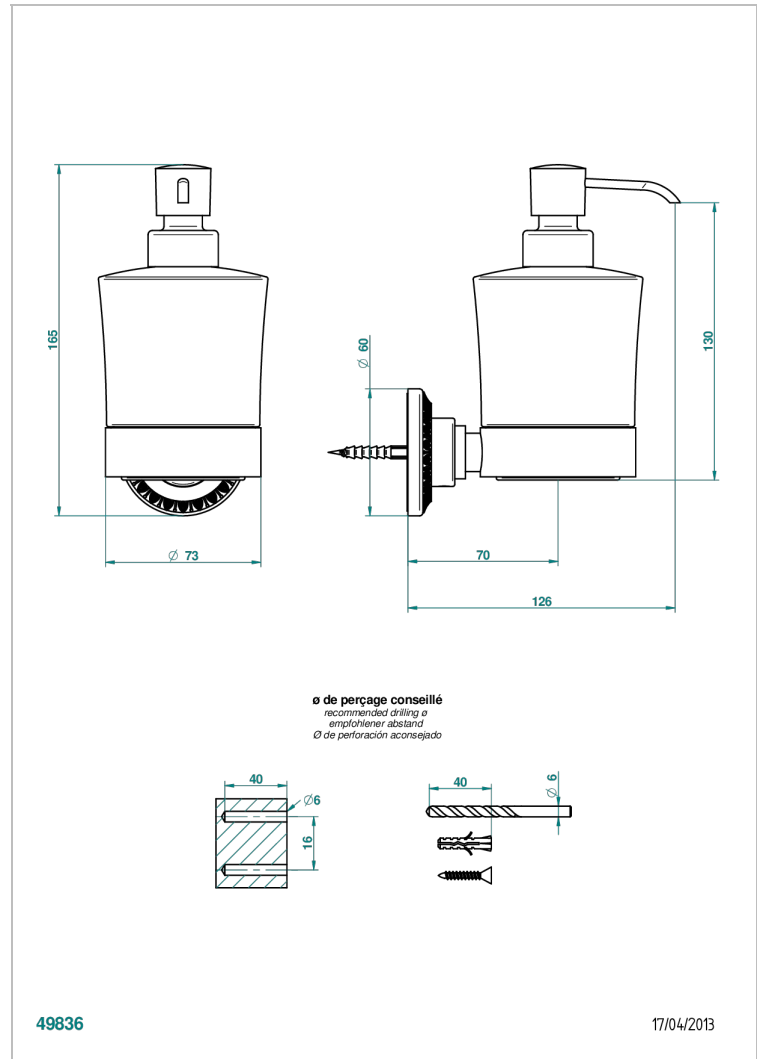

MALMAISON METAL

U93-613

wall liquid soap dispenser

THG[®]
PARIS

CHARACTERISTIC

- Malmaison Metal
- wall liquid soap dispenser

AVAILABLE FINITIONS

Black ceram - D30
Chrome polished - A02
Chrome polished / gold polished - G02
Copper antique matt, coated - H07
Gold mat - F07
Gold polished - F01