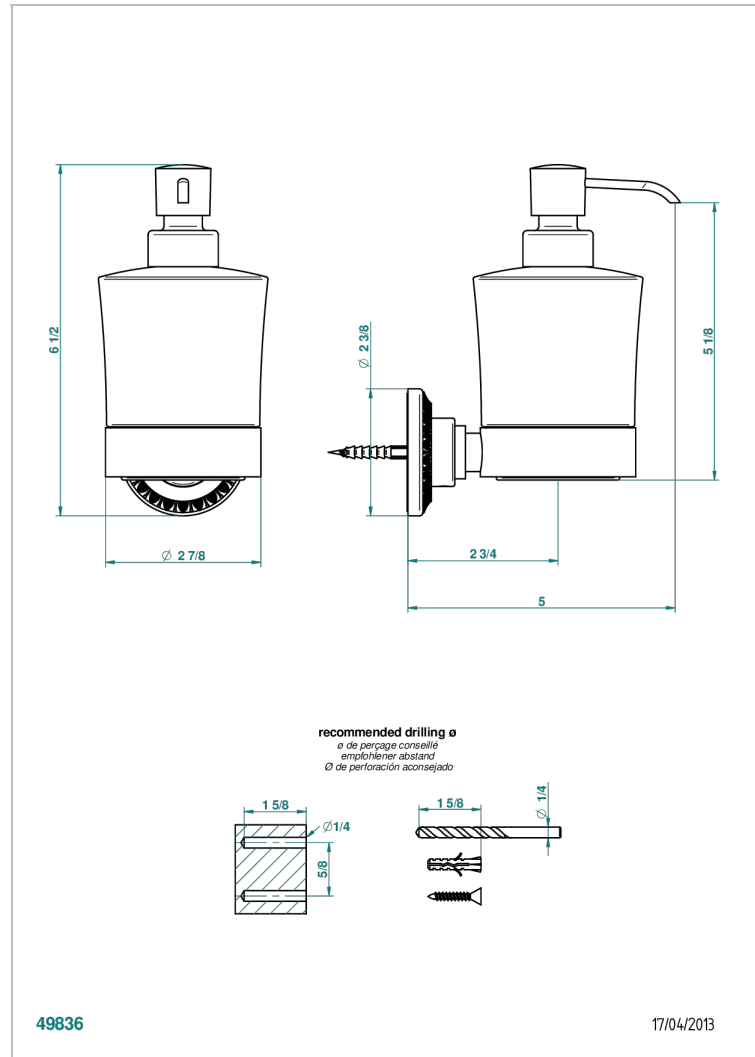

MALMAISON METAL

U93-613

wall liquid soap dispenser

THG[®]
PARIS

CHARACTERISTIC

- Malmaison Metal
- wall liquid soap dispenser

AVAILABLE FINITIONS

Black ceram - D30
Chrome polished - A02
Chrome polished / gold polished - G02
Copper antique matt, coated - H07
Gold mat - F07
Gold polished - F01