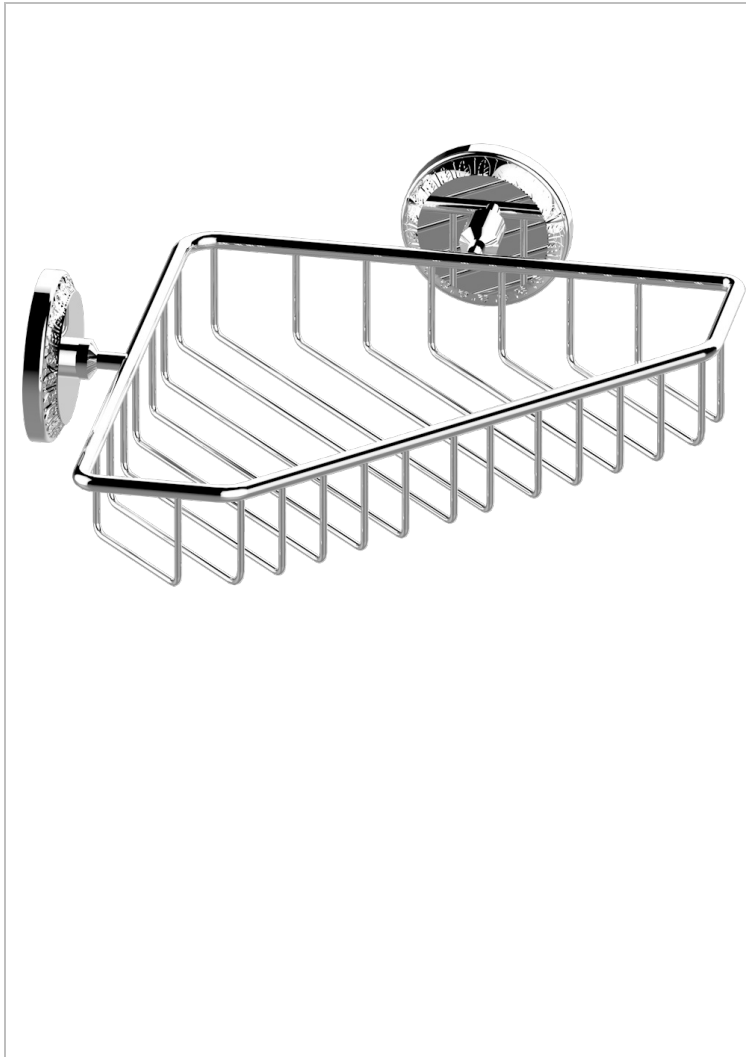

# MALMAISON METAL

U93-3623

Large corner soap basket, wall mounted

THG<sup>®</sup>  
PARIS

49833

17/04/2013

## CHARACTERISTIC

- Malmaison Metal
- Large corner soap basket, wall mounted

## AVAILABLE FINITIONS

Black ceram - D30  
Chrome polished - A02  
Chrome polished / gold polished - G02  
Copper antique matt, coated - H07  
Gold mat - F07  
Gold polished - F01

Light coated bronze - D01  
Matt chrome (American satin) - C02  
Matt nickel (American satin) - C01  
Nickel antique / Sovereign - H28  
Nickel polished - B01  
Soft gold - F30

Soft matt gold - F31