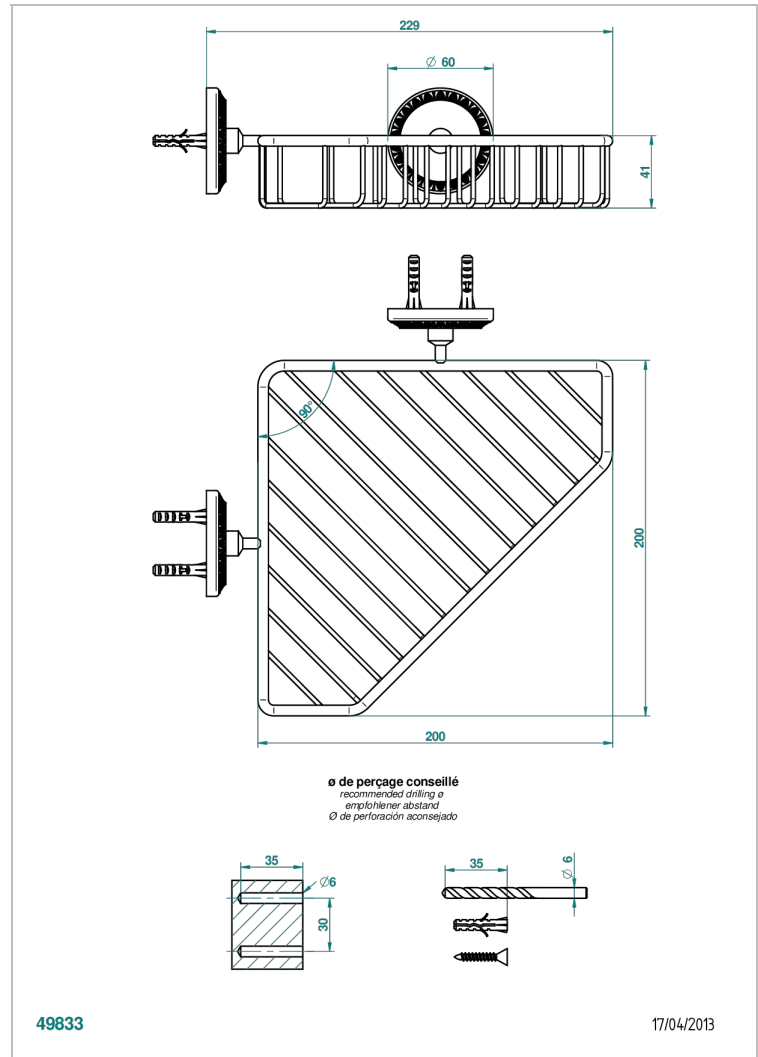

# MALMAISON METAL

U93-3623

Large corner soap basket, wall mounted

THG<sup>®</sup>  
PARIS

49833

17/04/2013

## CHARACTERISTIC

- Malmaison Metal
- Large corner soap basket, wall mounted