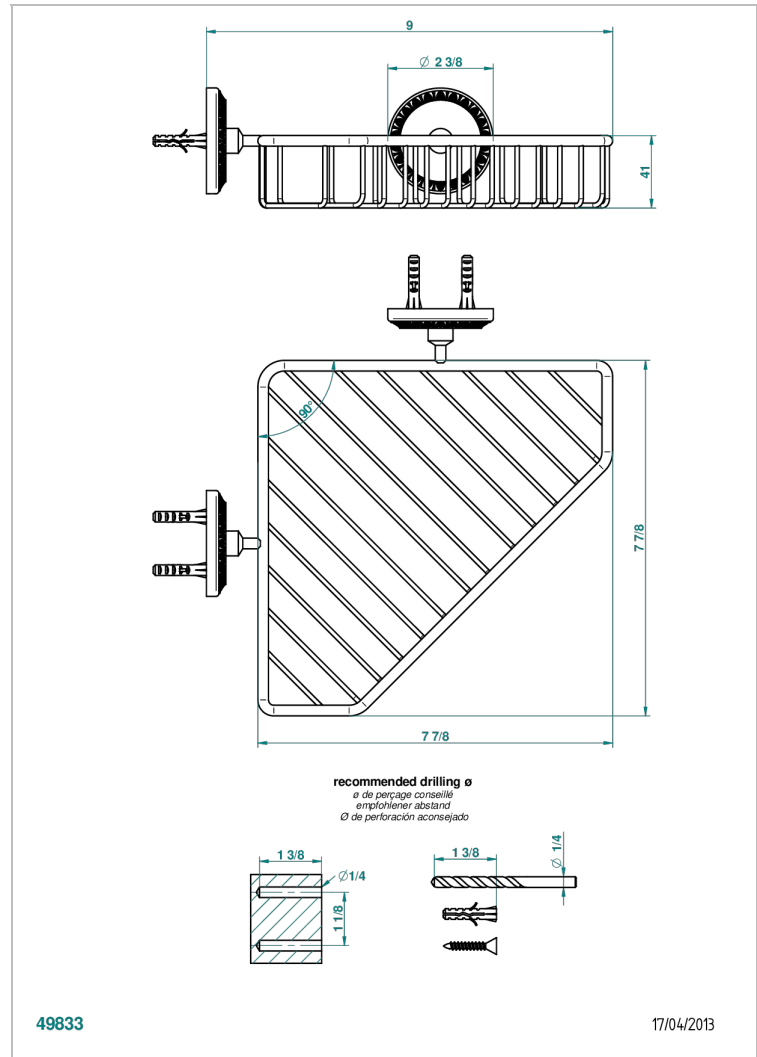

MALMAISON METAL

U93-3623

Large corner soap basket, wall mounted

THG[®]
PARIS

CHARACTERISTIC

- Malmaison Metal
- Large corner soap basket, wall mounted

AVAILABLE FINITIONS

Black ceram - D30
Chrome polished - A02
Chrome polished / gold polished - G02
Copper antique matt, coated - H07
Gold mat - F07
Gold polished - F01