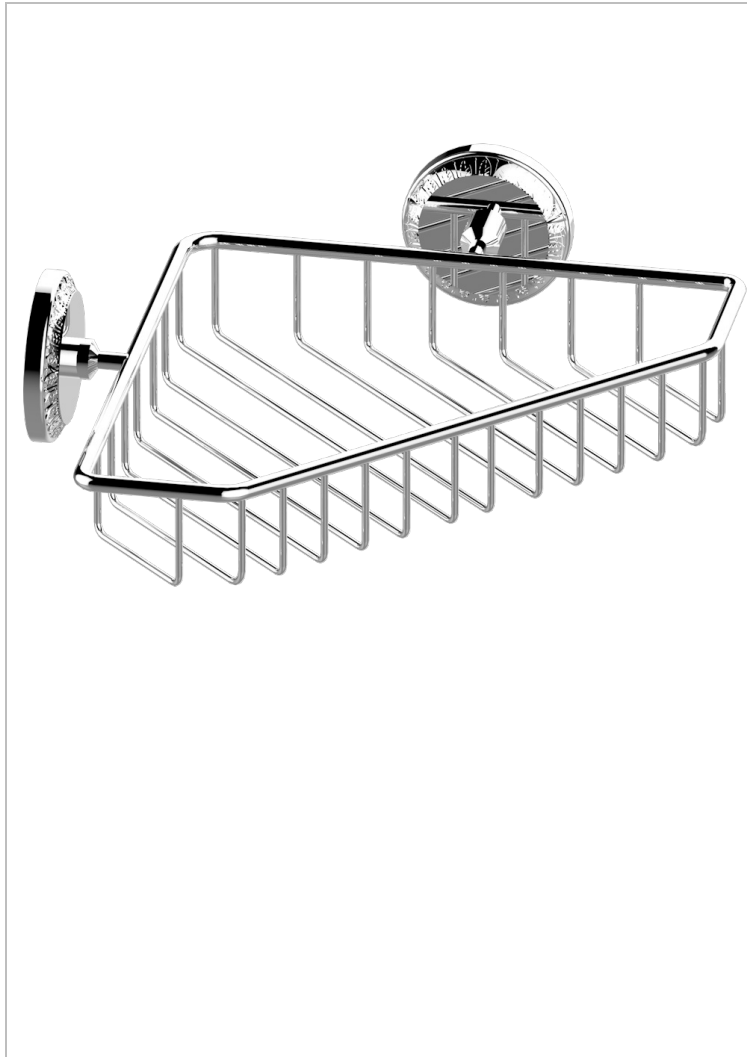

MALMAISON METAL

U93-3623

Large corner soap basket, wall mounted

THG[®]
PARIS

CHARACTERISTIC

- Malmaison Metal
- Large corner soap basket, wall mounted

AVAILABLE FINITIONS

Black ceram - D30
Chrome polished - A02
Chrome polished / gold polished - G02
Copper antique matt, coated - H07
Gold mat - F07
Gold polished - F01

Light coated bronze - D01
Matt chrome (American satin) - C02
Matt nickel (American satin) - C01
Nickel antique / Sovereign - H28
Nickel polished - B01
Soft gold - F30

Soft matt gold - F31