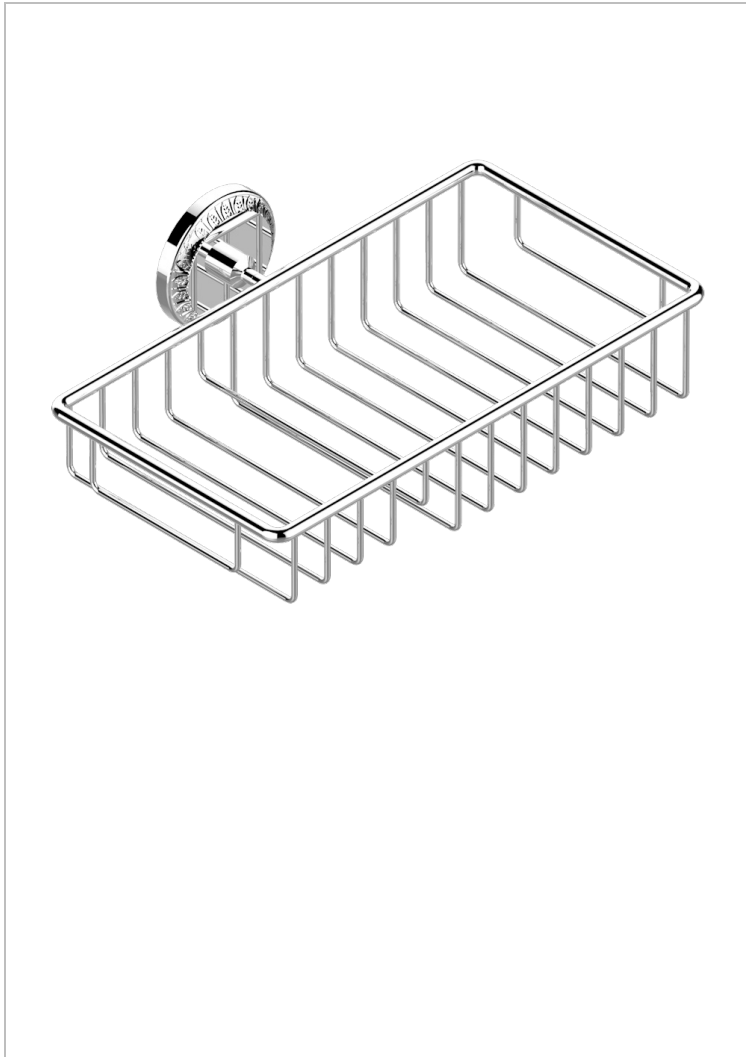

MALMAISON PORTORO

U95-2620

Soap and sponge holder, wall mounted

THG[®]
PARIS

49827

17/04/2013

CHARACTERISTIC

- Malmaison Portoro
- Soap and sponge holder, wall mounted

AVAILABLE FINITIONS

Black ceram - D30
Chrome polished - A02
Chrome polished / gold polished - G02
Copper antique matt, coated - H07
Gold mat - F07
Gold polished - F01

Light coated bronze - D01
Matt chrome (American satin) - C02
Matt nickel (American satin) - C01
Nickel antique / Sovereign - H28
Nickel polished - B01
Soft gold - F30