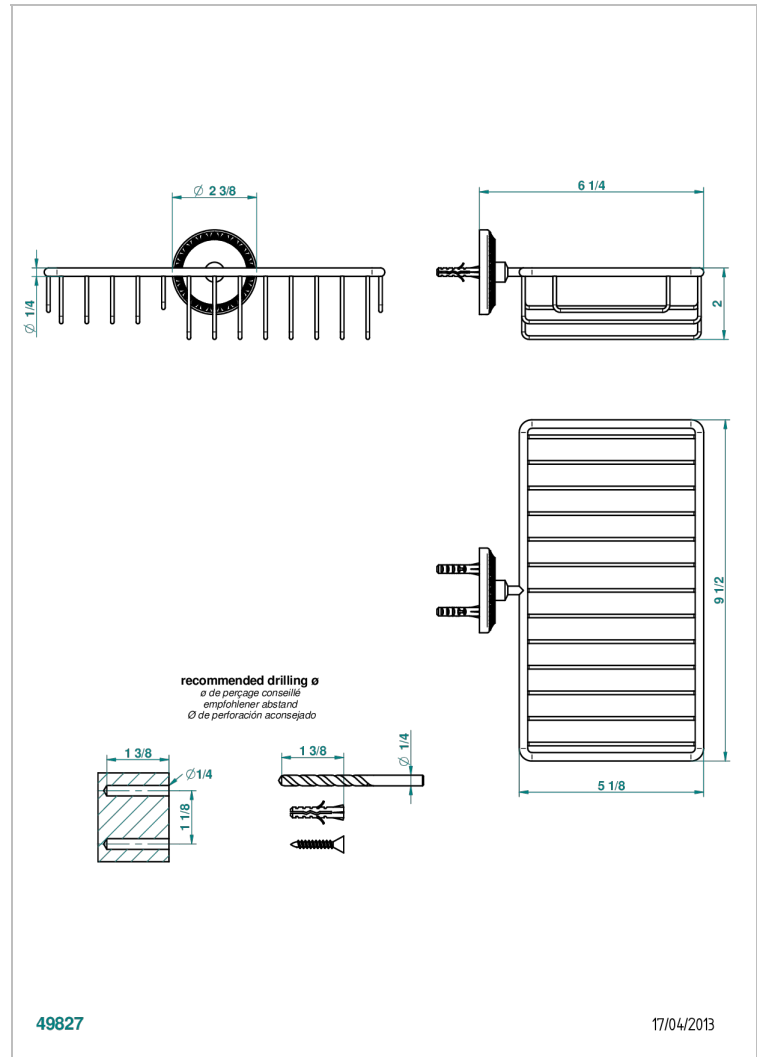

MALMAISON PORTORO

U95-2620

Soap and sponge holder, wall mounted

THG[®]
PARIS

49827

17/04/2013

CHARACTERISTIC

- Malmaison Portoro
- Soap and sponge holder, wall mounted