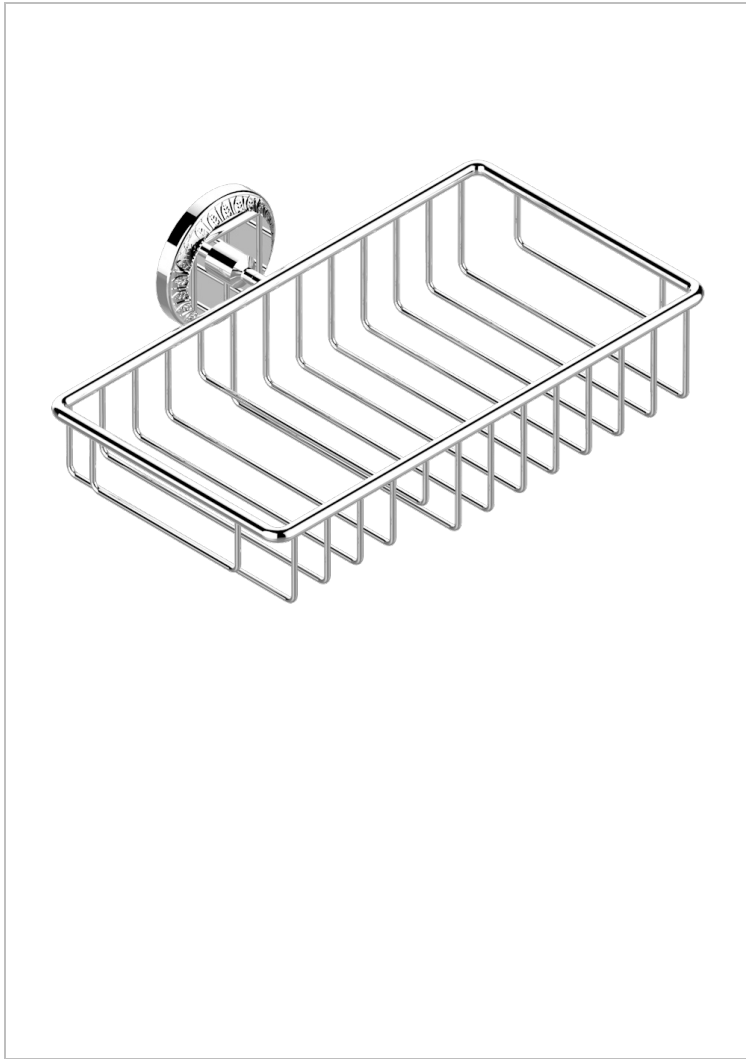

MALMAISON PORTORO

U95-2620

Combined soap and sponge holder with flange, 240 x 130 mm

CHARACTERISTIC

- Malmaison Portoro
- Combined soap and sponge holder with flange, 240 x 130 mm

AVAILABLE FINITIONS

Antique nickel - H28
Black ceram - D30
Lacquered light bronze - D01
Matt chrome - C02
Matt gold - F07
Matt nickel (color finish) - C01

Polished chrome (color finish) - A02
Polished chrome / Polished gold (color finish) - G02
Polished gold (color finish) - F01
Polished nickel - B01
Soft gold - F30
Soft matt gold - F31

Varnished matt antique red copper (color finish) - H07