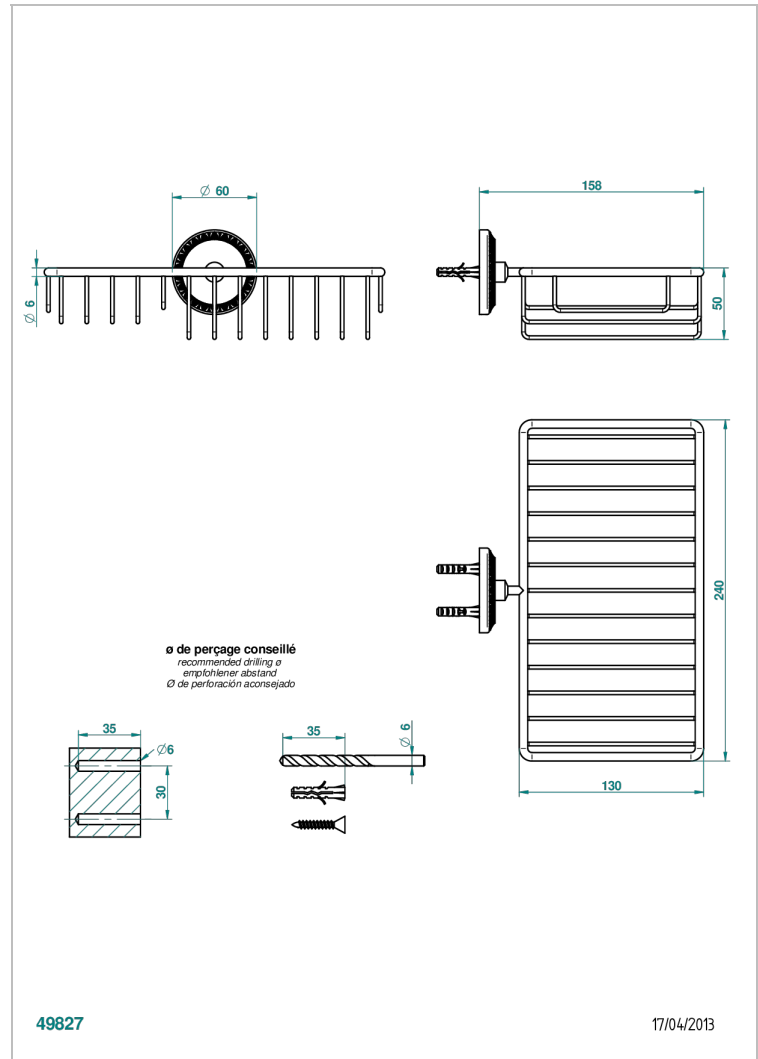

MALMAISON PORTORO

U95-2620

Combined soap and sponge holder with flange, 240 x 130 mm

CHARACTERISTIC

- Malmaison Portoro
- Combined soap and sponge holder with flange, 240 x 130 mm

AVAILABLE FINITIONS

Antique nickel - H28
Black ceram - D30
Lacquered light bronze - D01
Matt chrome - C02
Matt gold - F07
Matt nickel (color finish) - C01