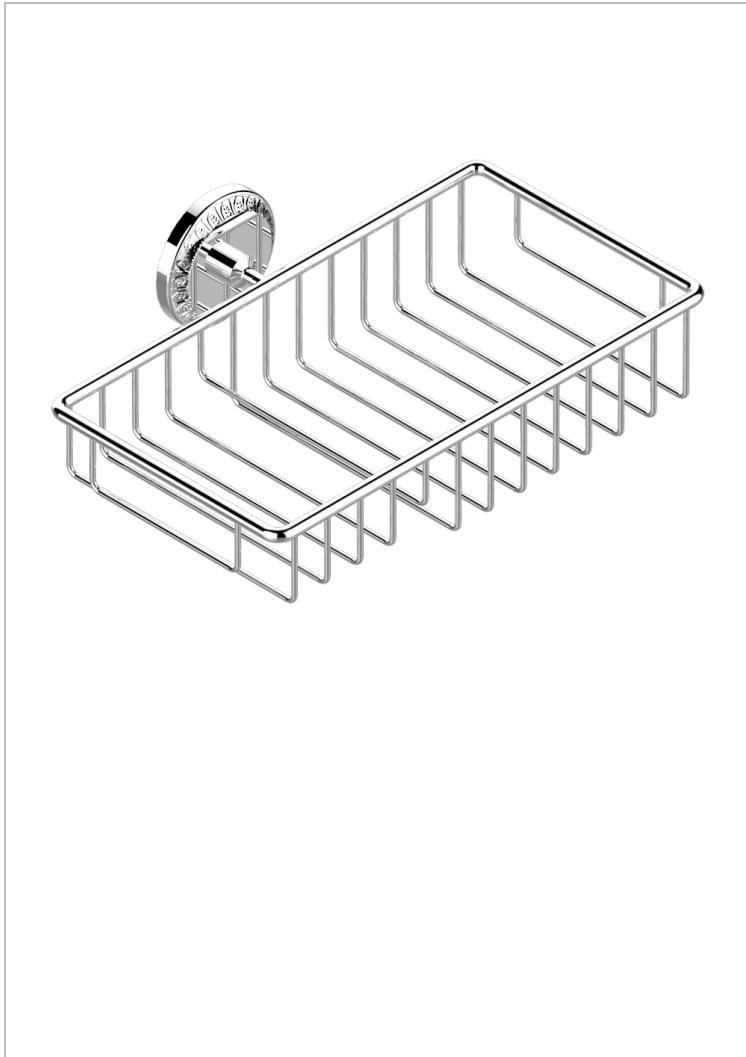

MALMAISON PORTORO

U95-2620

Combined soap and sponge holder with flange, 240 x 130 mm

THG[®]
PARIS

CHARACTERISTIC

- Malmaison Portoro
- Combined soap and sponge holder with flange, 240 x 130 mm

AVAILABLE FINITIONS

Antique nickel - H28
Black ceram - D30
Lacquered light bronze - D01
Matt chrome - C02
Matt gold - F07
Matt nickel (color finish) - C01

Polished chrome (color finish) - A02
Polished chrome / Polished gold (color finish) - G02
Polished gold (color finish) - F01
Polished nickel - B01
Soft gold - F30
Soft matt gold - F31

Varnished matt antique red copper (color finish) - H07