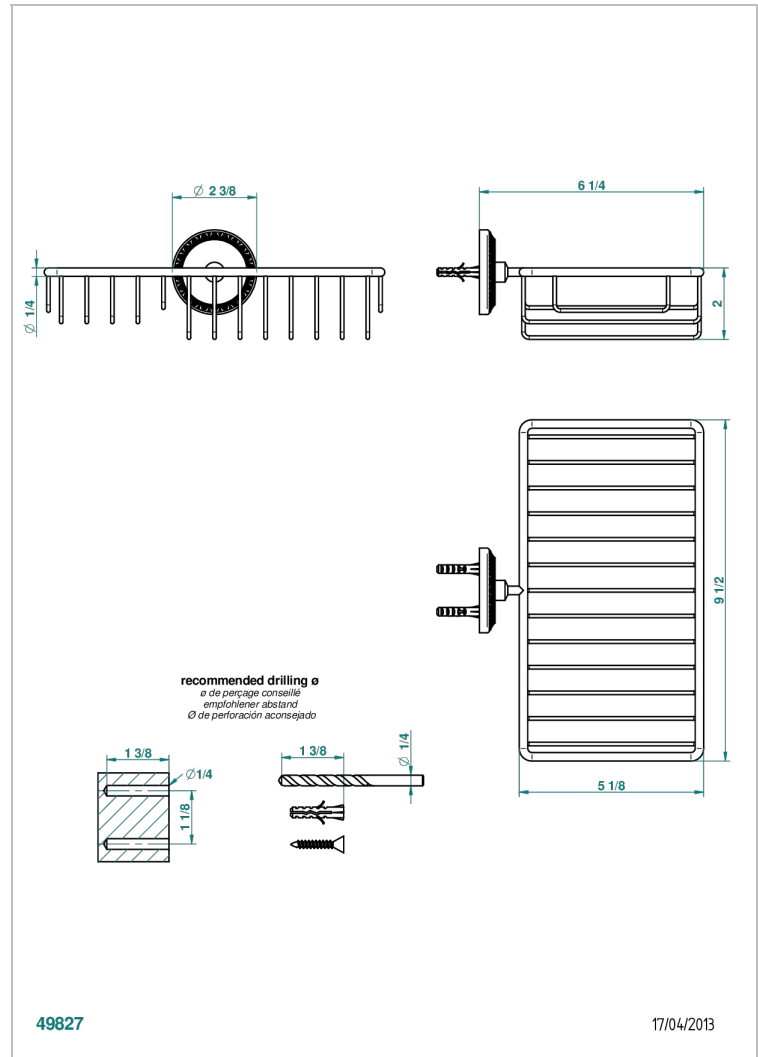

MALMAISON PORTORO

U95-2620

Combined soap and sponge holder with flange, 240 x 130 mm

THG[®]
PARIS

CHARACTERISTIC

- Malmaison Portoro
- Combined soap and sponge holder with flange, 240 x 130 mm

AVAILABLE FINITIONS

Varnished matt antique red copper (color finish) - H07