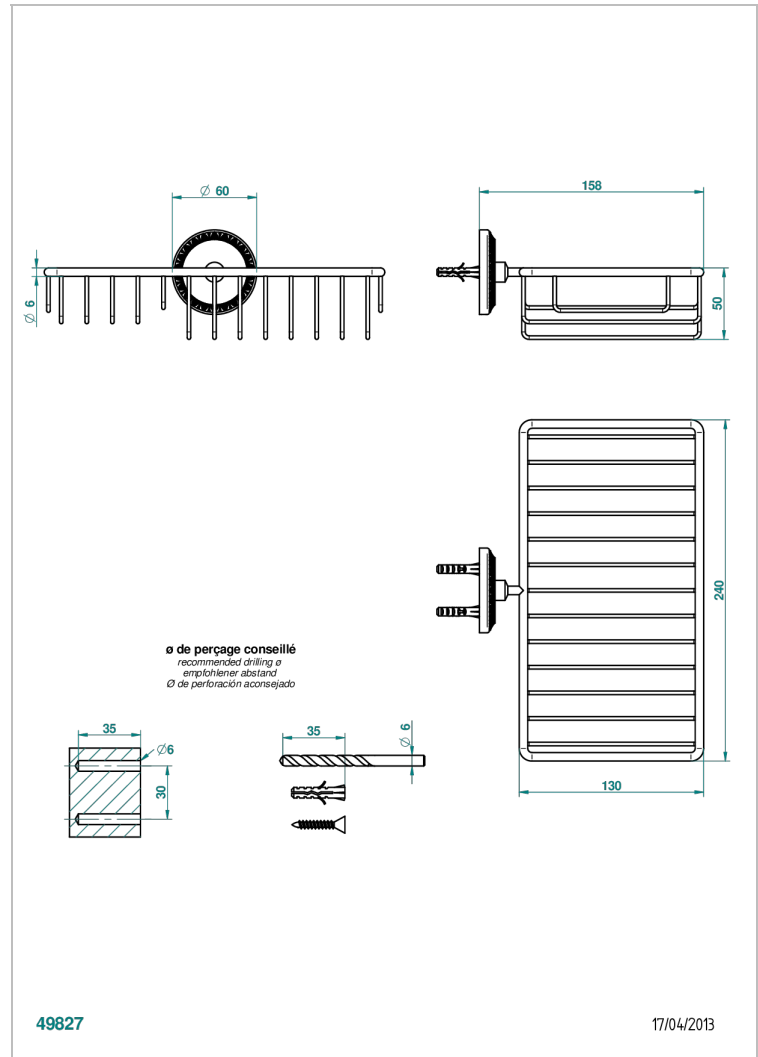

MALMAISON PORTORO

U95-2620

Combined soap and sponge holder with flange, 240 x 130 mm

THG[®]
PARIS

CHARACTERISTIC

- Malmaison Portoro
- Combined soap and sponge holder with flange, 240 x 130 mm

AVAILABLE FINITIONS

Antique nickel - H28
Black ceram - D30
Lacquered light bronze - D01
Matt chrome - C02
Matt gold - F07
Matt nickel (color finish) - C01

Polished chrome (color finish) - A02
Polished chrome / Polished gold (color finish) - G02
Polished gold (color finish) - F01
Polished nickel - B01
Soft gold - F30
Soft matt gold - F31

Varnished matt antique red copper (color finish) - H07