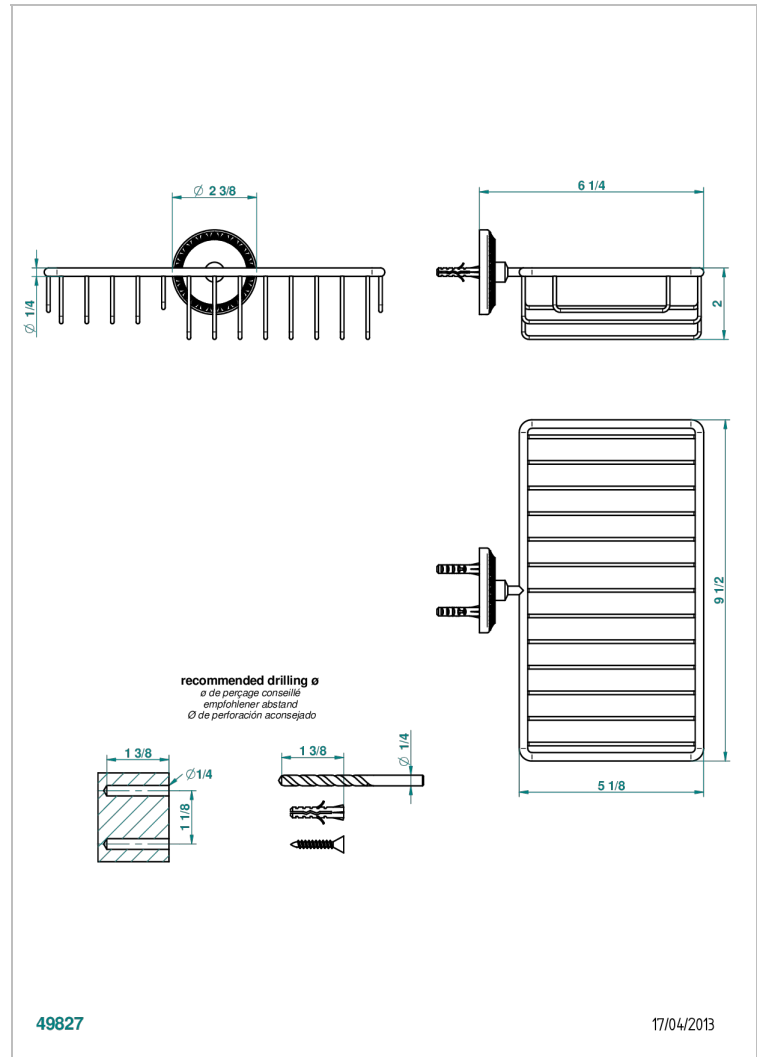

MALMAISON PORTORO

U95-2620

Combined soap and sponge holder with flange, 240 x 130 mm

THG[®]
PARIS

CHARACTERISTIC

- Malmaison Portoro
- Combined soap and sponge holder with flange, 240 x 130 mm

AVAILABLE FINITIONS

Varnished matt antique red copper (color finish) - H07