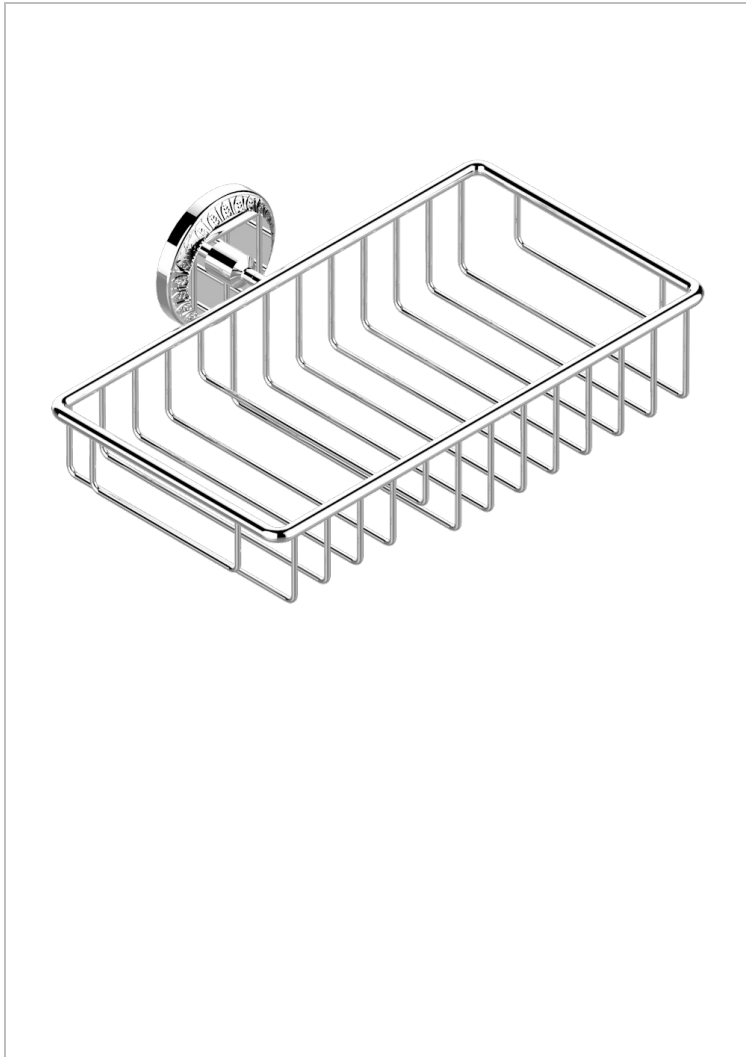

MALMAISON METAL

U93-2620

Soap and sponge holder, wall mounted

THG[®]
PARIS

CHARACTERISTIC

- Malmaison Metal
- Soap and sponge holder, wall mounted

AVAILABLE FINITIONS

Black ceram - D30
Chrome polished - A02
Chrome polished / gold polished - G02
Copper antique matt, coated - H07
Gold mat - F07
Gold polished - F01

Light coated bronze - D01
Matt chrome (American satin) - C02
Matt nickel (American satin) - C01
Nickel antique / Sovereign - H28
Nickel polished - B01
Soft gold - F30

Soft matt gold - F31