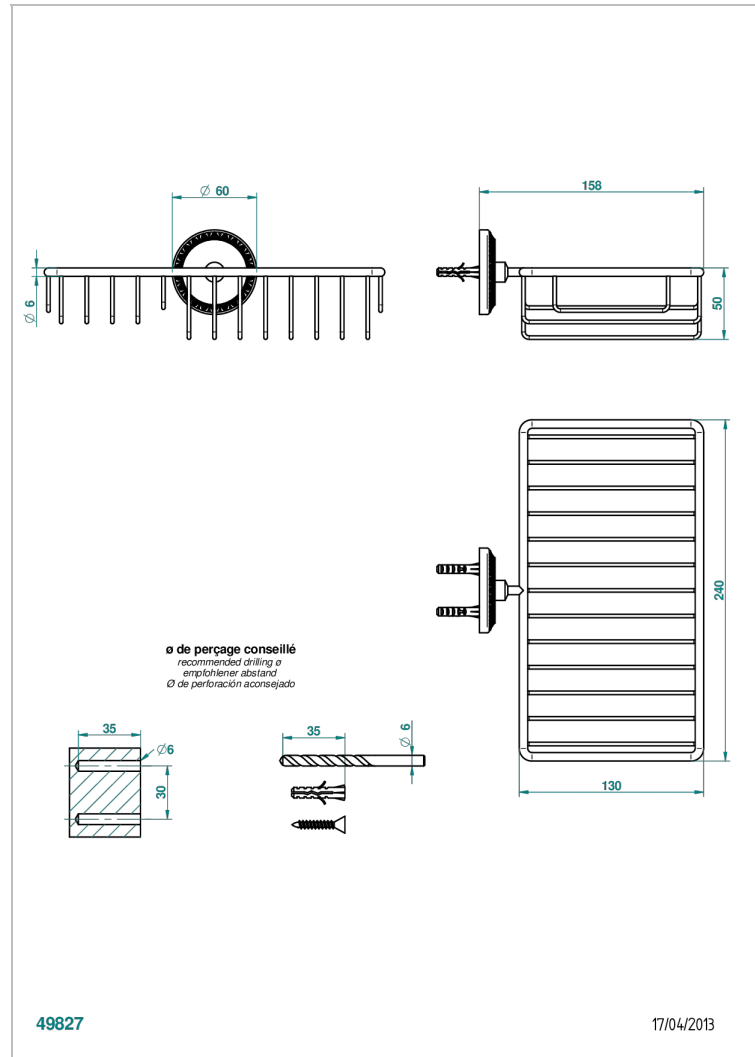

MALMAISON METAL

U93-2620

Soap and sponge holder, wall mounted

THG[®]
PARIS

CHARACTERISTIC

- Malmaison Metal
- Soap and sponge holder, wall mounted

AVAILABLE FINITIONS

Black ceram - D30
Chrome polished - A02
Chrome polished / gold polished - G02
Copper antique matt, coated - H07
Gold mat - F07
Gold polished - F01