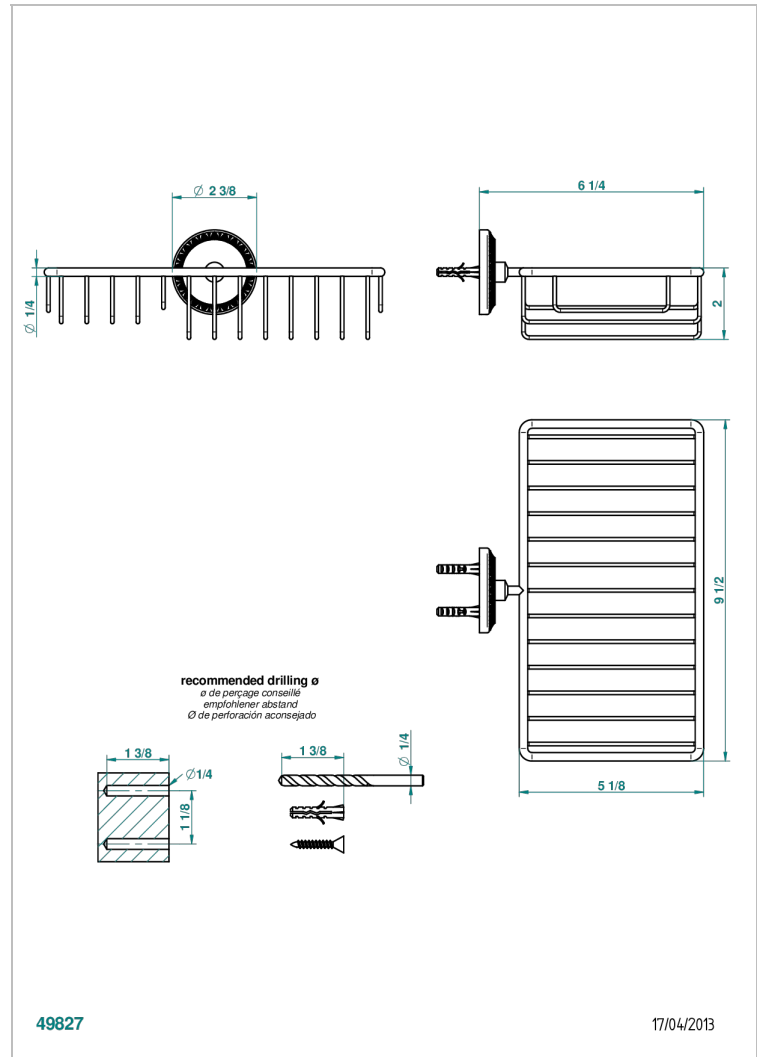

MALMAISON METAL

U93-2620

Soap and sponge holder, wall mounted

THG[®]
PARIS

CHARACTERISTIC

- Malmaison Metal
- Soap and sponge holder, wall mounted

AVAILABLE FINITIONS

Black ceram - D30
Chrome polished - A02
Chrome polished / gold polished - G02
Copper antique matt, coated - H07
Gold mat - F07
Gold polished - F01