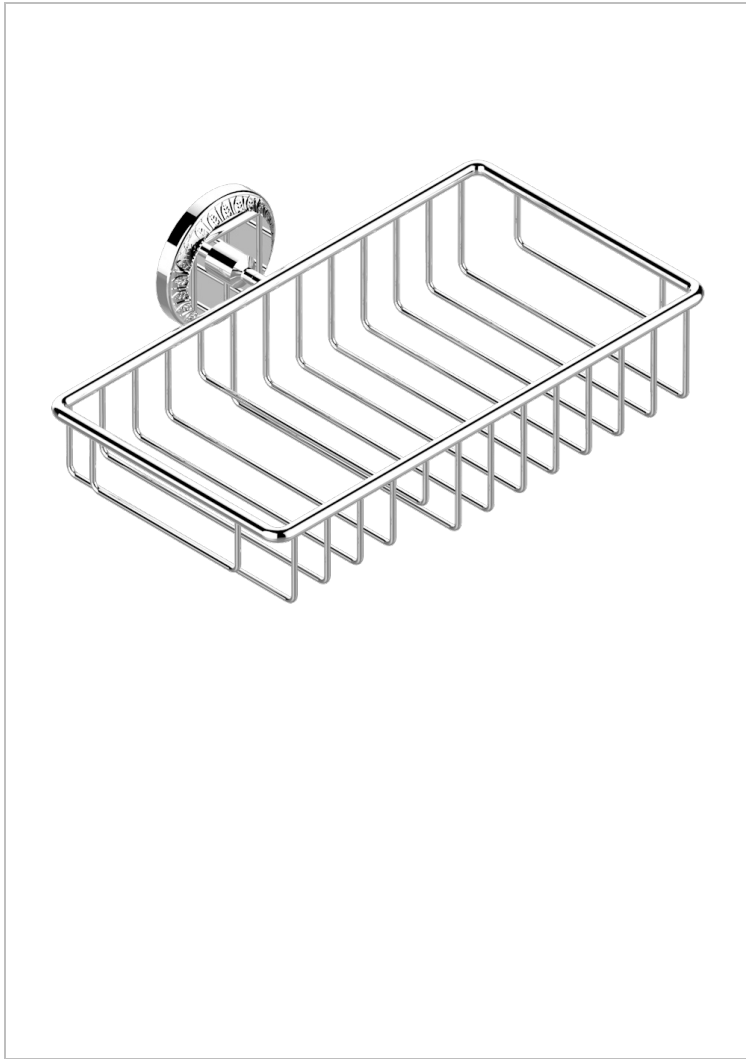

MALMAISON METAL

U93-2620

Combined soap and sponge holder with flange, 240 x 130 mm

THG[®]
PARIS

CHARACTERISTIC

- Malmaison Metal
- Combined soap and sponge holder with flange, 240 x 130 mm

AVAILABLE FINITIONS

Antique nickel - H28
Black ceram - D30
Lacquered light bronze - D01
Matt chrome - C02
Matt gold - F07
Matt nickel (color finish) - C01

Polished chrome (color finish) - A02
Polished chrome / Polished gold (color finish) - G02
Polished gold (color finish) - F01
Polished nickel - B01
Soft gold - F30
Soft matt gold - F31

Varnished matt antique red copper (color finish) - H07