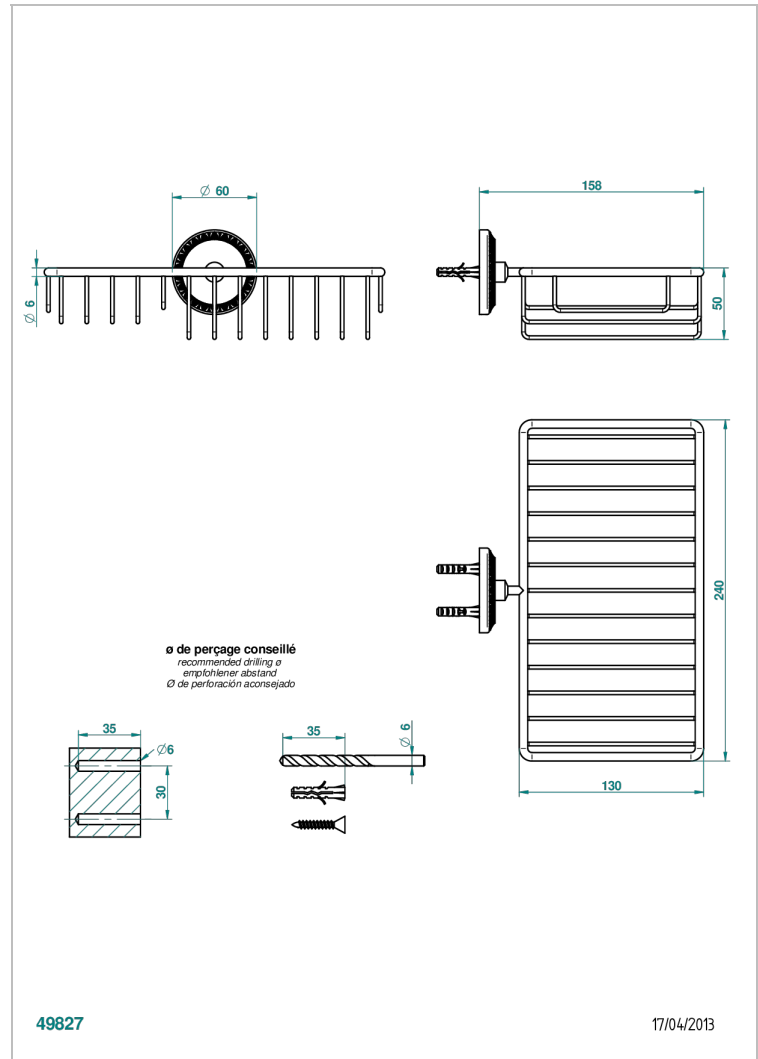

MALMAISON METAL

U93-2620

Combined soap and sponge holder with flange, 240 x 130 mm

THG[®]
PARIS

CHARACTERISTIC

- Malmaison Metal
- Combined soap and sponge holder with flange, 240 x 130 mm

AVAILABLE FINITIONS

Varnished matt antique red copper (color finish) - H07