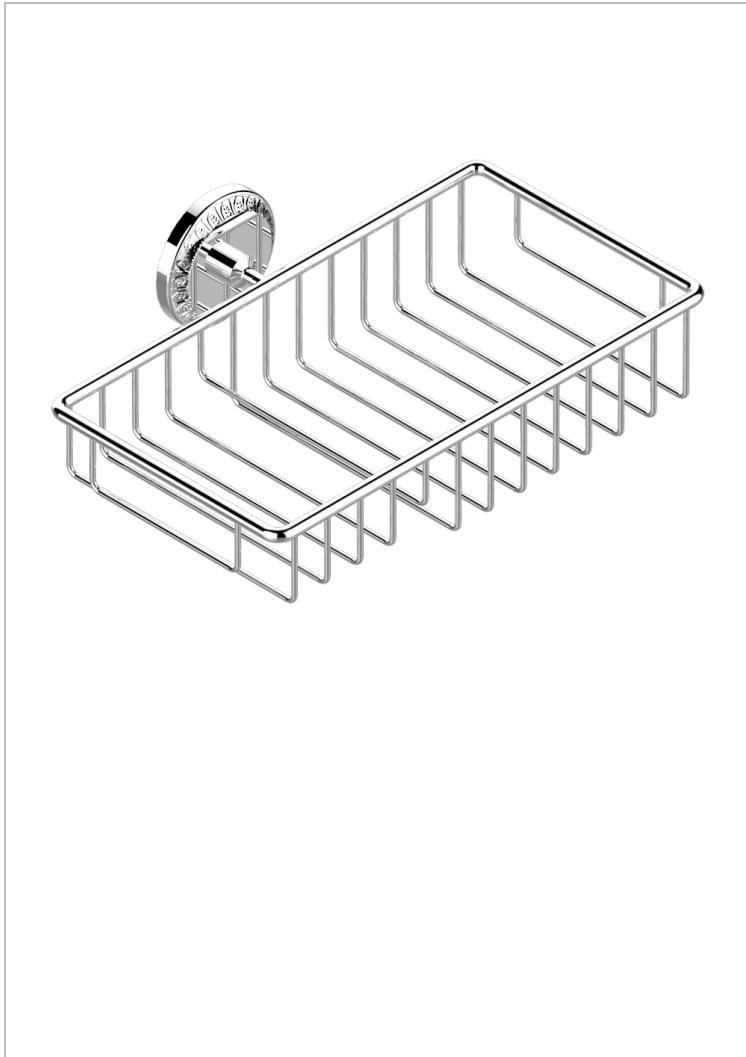

MALMAISON METAL

U93-2620

Combined soap and sponge holder with flange, 240 x 130 mm

THG[®]
PARIS

CHARACTERISTIC

- Malmaison Metal
- Combined soap and sponge holder with flange, 240 x 130 mm

AVAILABLE FINITIONS

Antique nickel - H28
Black ceram - D30
Lacquered light bronze - D01
Matt chrome - C02
Matt gold - F07
Matt nickel (color finish) - C01

Polished chrome (color finish) - A02
Polished chrome / Polished gold (color finish) - G02
Polished gold (color finish) - F01
Polished nickel - B01
Soft gold - F30
Soft matt gold - F31

Varnished matt antique red copper (color finish) - H07