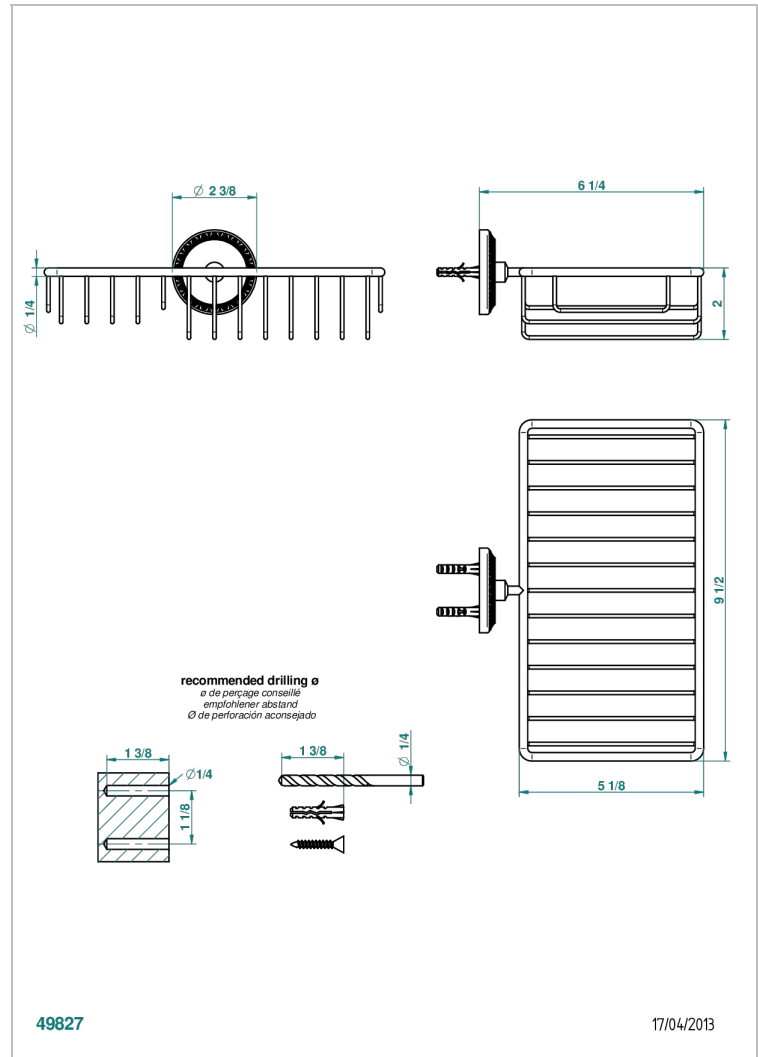

MALMAISON METAL

U93-2620

Combined soap and sponge holder with flange, 240 x 130 mm

THG[®]
PARIS

CHARACTERISTIC

- Malmaison Metal
- Combined soap and sponge holder with flange, 240 x 130 mm

AVAILABLE FINITIONS

Varnished matt antique red copper (color finish) - H07