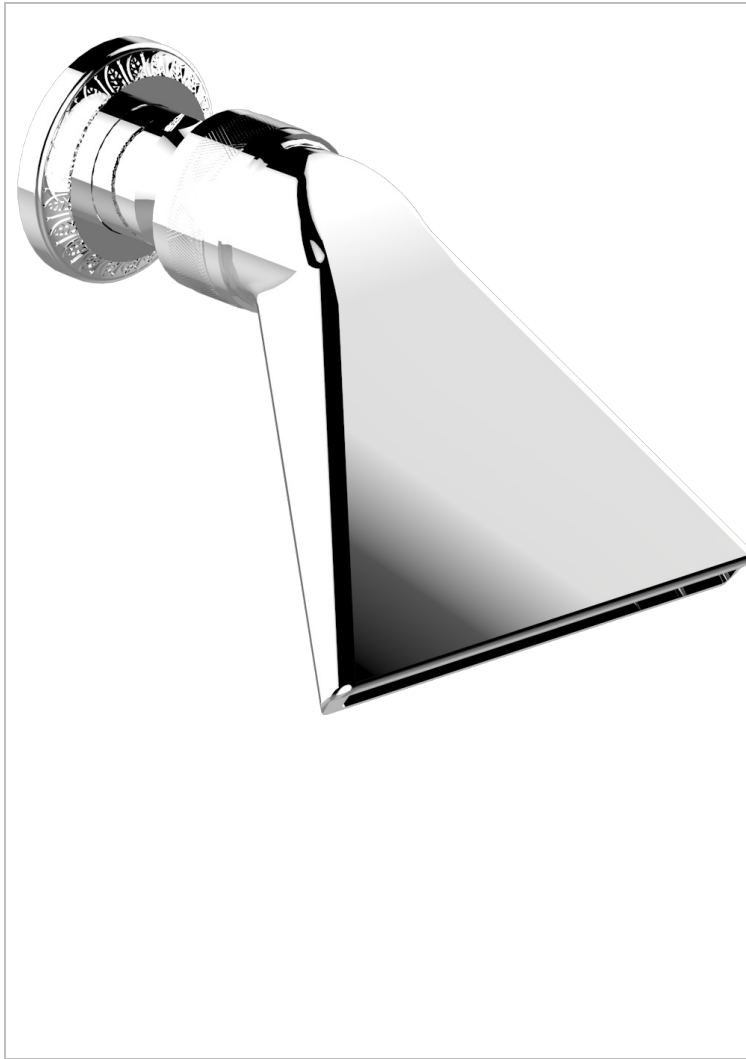

MALMAISON PORTORO

U95-3640

Sports shower head 3/4"

THG[®]
PARIS

CHARACTERISTIC

- Malmaison Portoro
- Sports shower head 3/4"

AVAILABLE FINITIONS

Antique nickel - H28
Black ceram - D30
Lacquered light bronze - D01
Matt chrome - C02
Matt gold - F07
Matt nickel (color finish) - C01

Polished chrome (color finish) - A02
Polished chrome / Polished gold (color finish) - G02
Polished gold (color finish) - F01
Polished nickel - B01
Soft gold - F30
Soft matt gold - F31

Varnished matt antique red copper (color finish) - H07