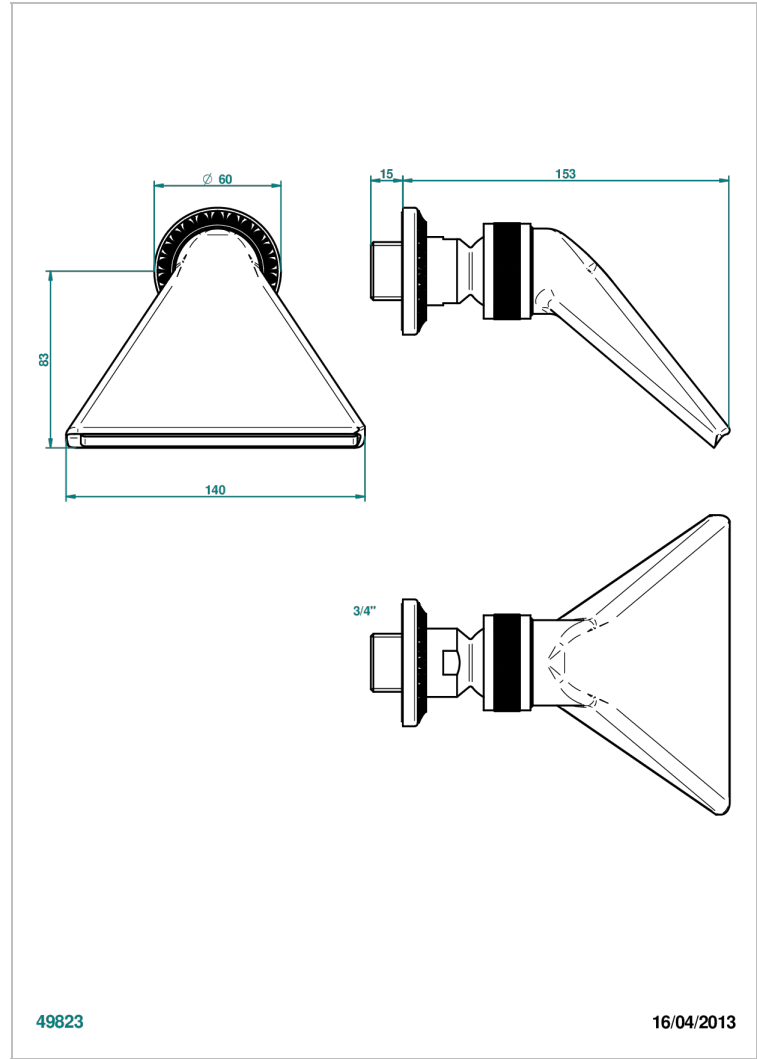

MALMAISON PORTORO

U95-3640

Sports shower head 3/4"

THG[®]
PARIS

CHARACTERISTIC

- Malmaison Portoro
- Sports shower head 3/4"

AVAILABLE FINITIONS

Antique nickel - H28
Black ceram - D30
Lacquered light bronze - D01
Matt chrome - C02
Matt gold - F07
Matt nickel (color finish) - C01