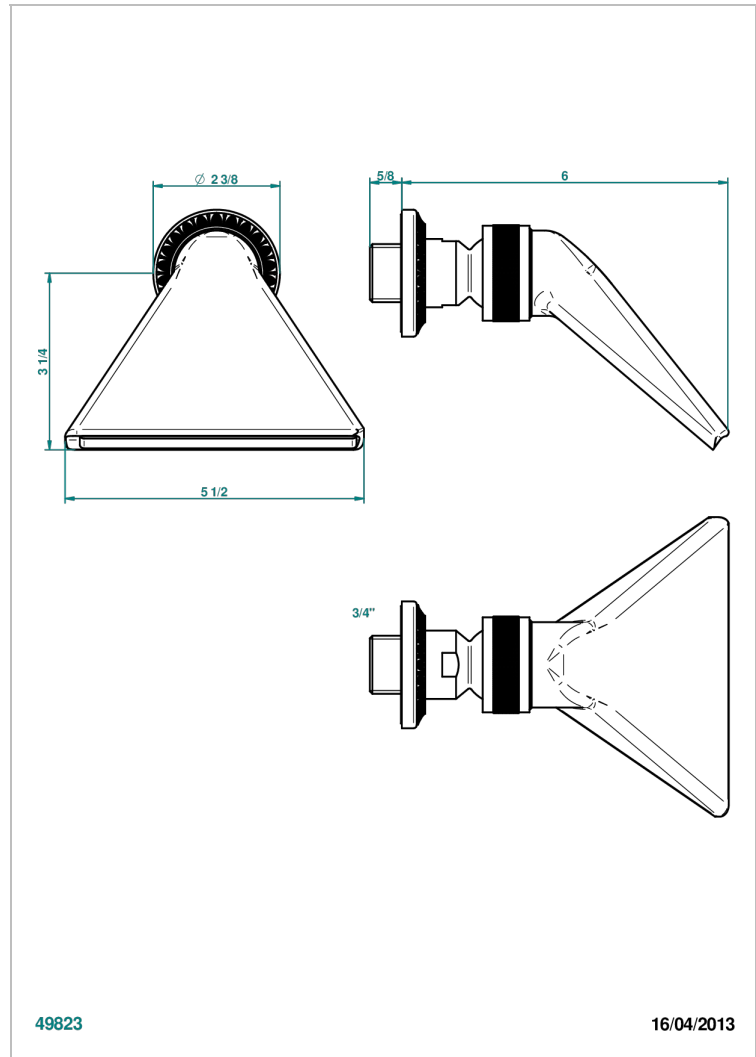

# MALMAISON PORTORO

U95-3640

Sports shower head 3/4"

THG<sup>®</sup>  
PARIS

## CHARACTERISTIC

- Malmaison Portoro
- Sports shower head 3/4"