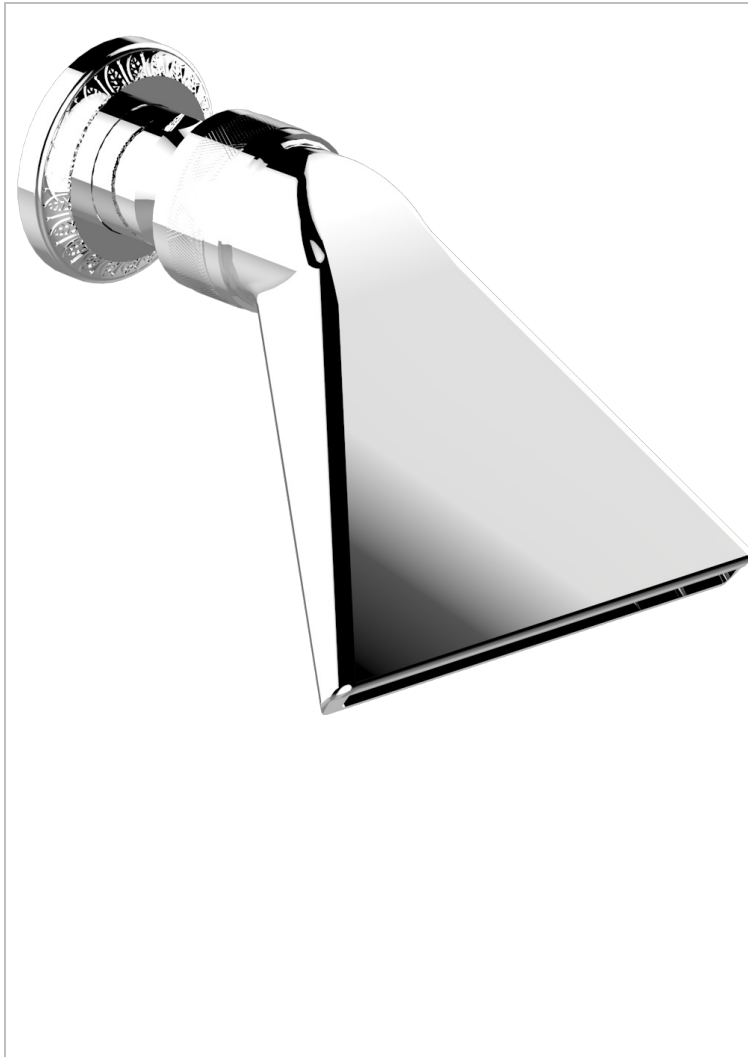

# MALMAISON PORTORO

U95-3640

Sports shower head 3/4"

THG<sup>®</sup>  
PARIS

## CHARACTERISTIC

- Malmaison Portoro
- Sports shower head 3/4"

## AVAILABLE FINITIONS

Antique nickel - H28  
Black ceram - D30  
Lacquered light bronze - D01  
Matt chrome - C02  
Matt gold - F07  
Matt nickel (color finish) - C01

Polished chrome (color finish) - A02  
Polished chrome / Polished gold (color finish) - G02  
Polished gold (color finish) - F01  
Polished nickel - B01  
Soft gold - F30  
Soft matt gold - F31

Varnished matt antique red copper (color finish) - H07