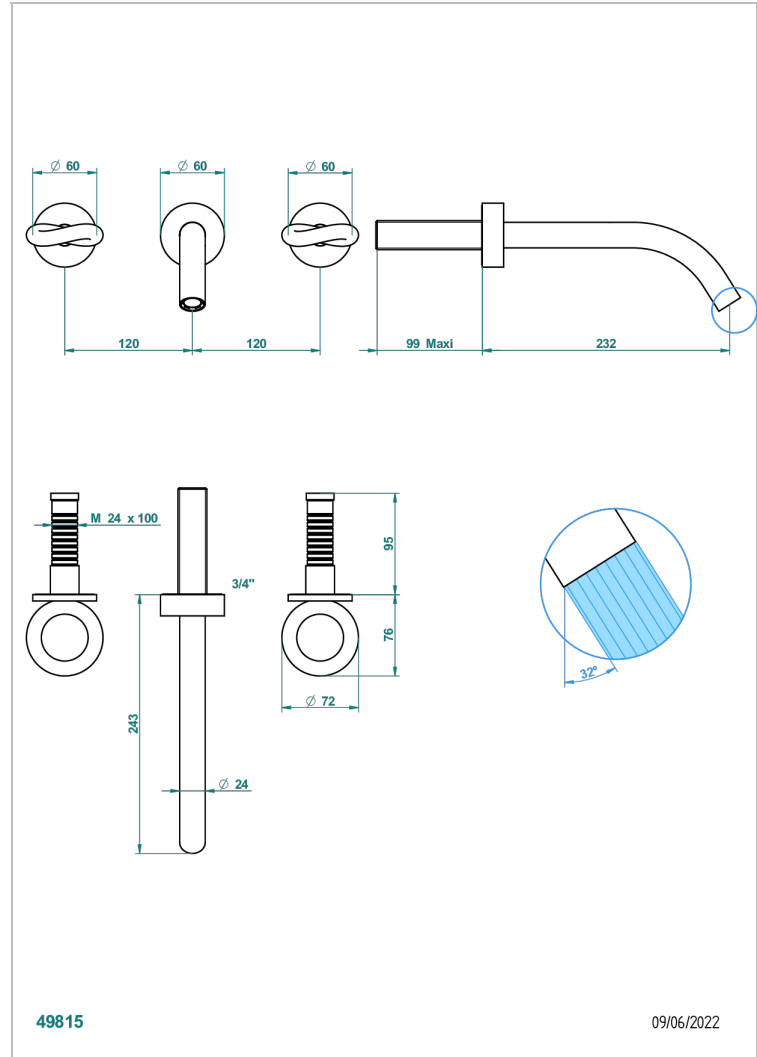

COLLECTION "O"

G4P-41GB

Trim for wall mounted 3-hole bath set only

CHARACTERISTIC

- Collection "O"
- Trim for wall mounted 3-hole bath set only

RELATED SKU'S

- Ref. G00-40AM/US Rough parts for wall set (one counter clockwise and one clockwise cartridges)