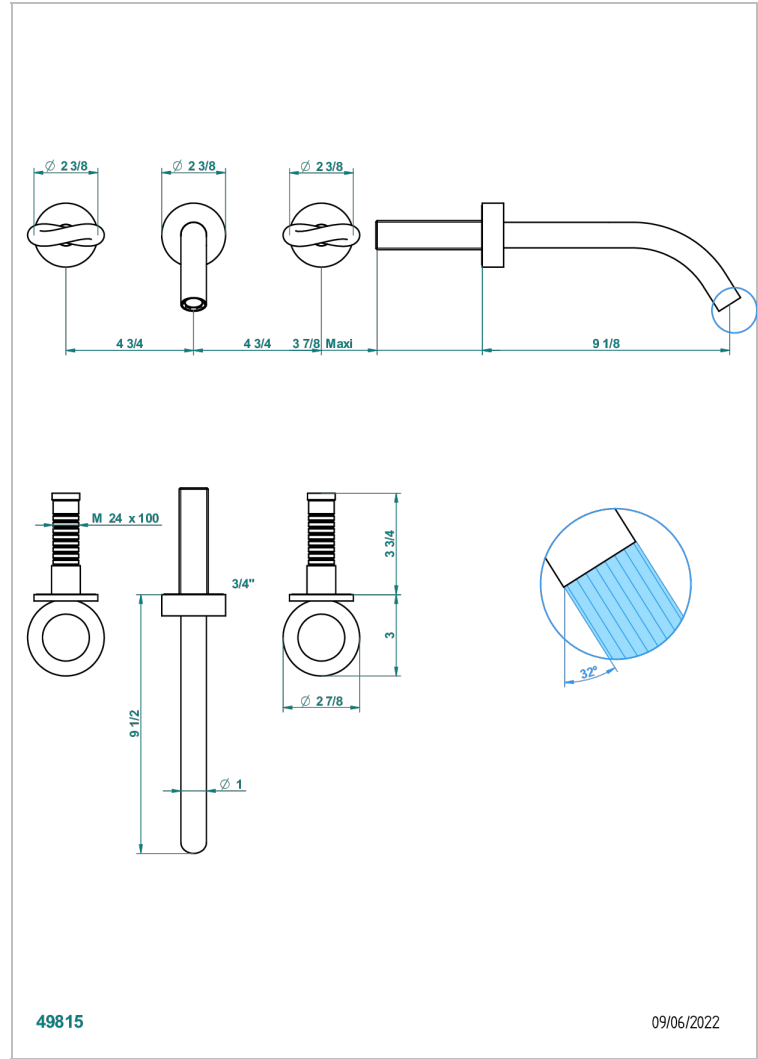

COLLECTION "O"

G4P-41GB

Trim for wall mounted 3-hole bath set only

CHARACTERISTIC

- Collection "O"
- Trim for wall mounted 3-hole bath set only

RELATED SKU'S

- Ref. G00-40AM/US Rough parts for wall set (one counter clockwise and one clockwise cartridges)