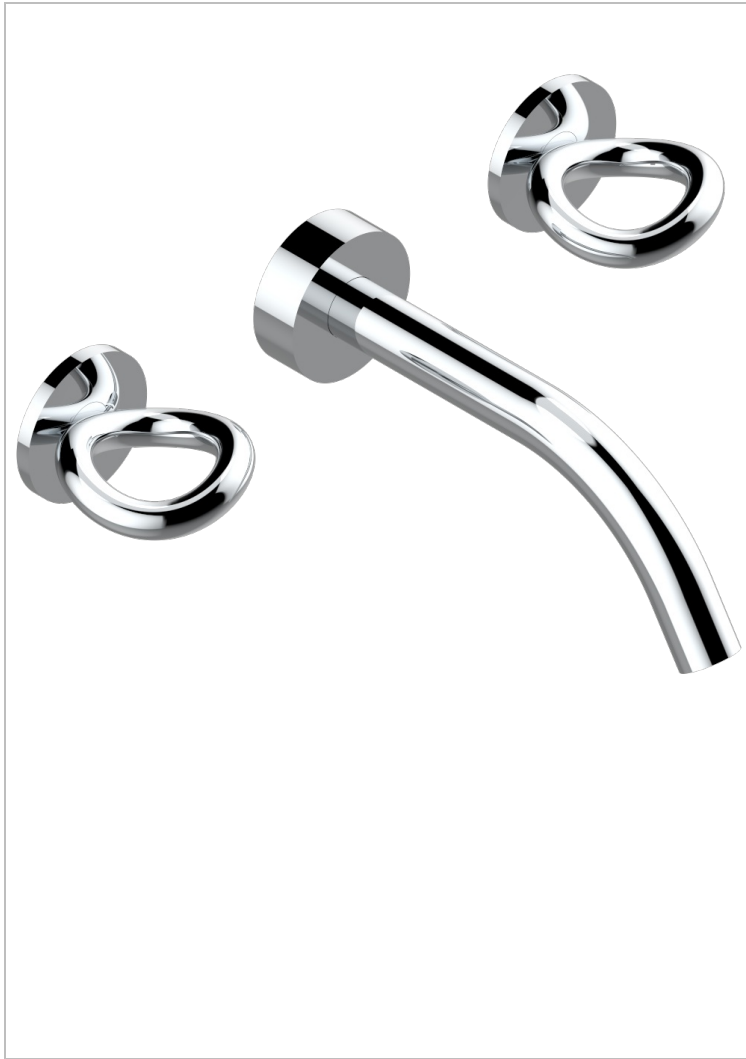

# COLLECTION "O"

G4P-41GB

Trim only for wall mounted 3-hole bath mixer

THG<sup>®</sup>  
PARIS

## CHARACTERISTIC

- Collection "O"
- Trim only for wall mounted 3-hole bath mixer

## RELATED SKU'S

- Ref. G00-40AC Rough parts for wall mounted 3 hole mixer, cross handle version
- Ref. G00-40AM Rough parts for wall mounted 3 hole mixer, lever handle version

## AVAILABLE FINITIONS

Antique nickel - H28  
Black ceram - D30  
Blush PVD - H62  
Brass color PVD - H49  
Brown bronze color PVD - F33  
Gold color PVD - H52

Graphite PVD - H64  
Lacquered light bronze - D01  
Matt Umber PVD - H67  
Matt blush PVD - H60  
Matt brass color PVD - H50  
Matt brown bronze color PVD - F34