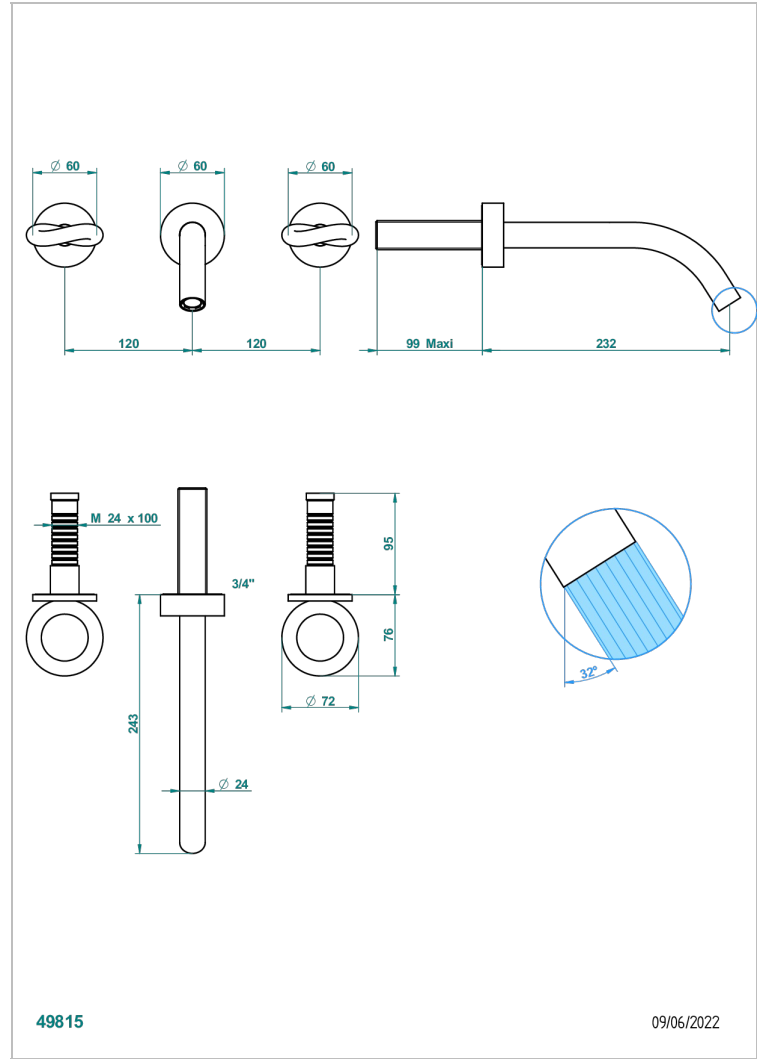

# COLLECTION "O"

G4P-41GB

Trim only for wall mounted 3-hole bath mixer

THG<sup>®</sup>  
PARIS

## CHARACTERISTIC

- Collection "O"
- Trim only for wall mounted 3-hole bath mixer

## RELATED SKU'S

- Ref. G00-40AC Rough parts for wall mounted 3 hole mixer, cross handle version
- Ref. G00-40AM Rough parts for wall mounted 3 hole mixer, lever handle version