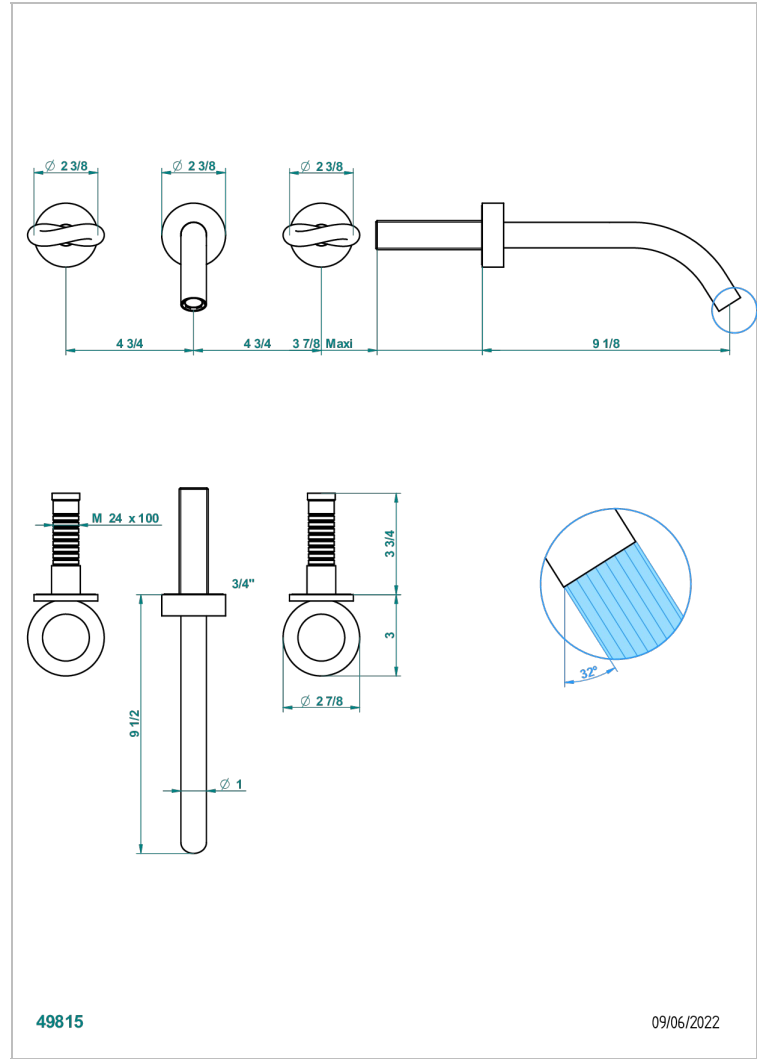

COLLECTION "O"

G4P-41GB

Trim only for wall mounted 3-hole bath mixer

THG[®]
PARIS

CHARACTERISTIC

- Collection "O"
- Trim only for wall mounted 3-hole bath mixer

RELATED SKU'S

- Ref. G00-40AC Rough parts for wall mounted 3 hole mixer, cross handle version
- Ref. G00-40AM Rough parts for wall mounted 3 hole mixer, lever handle version