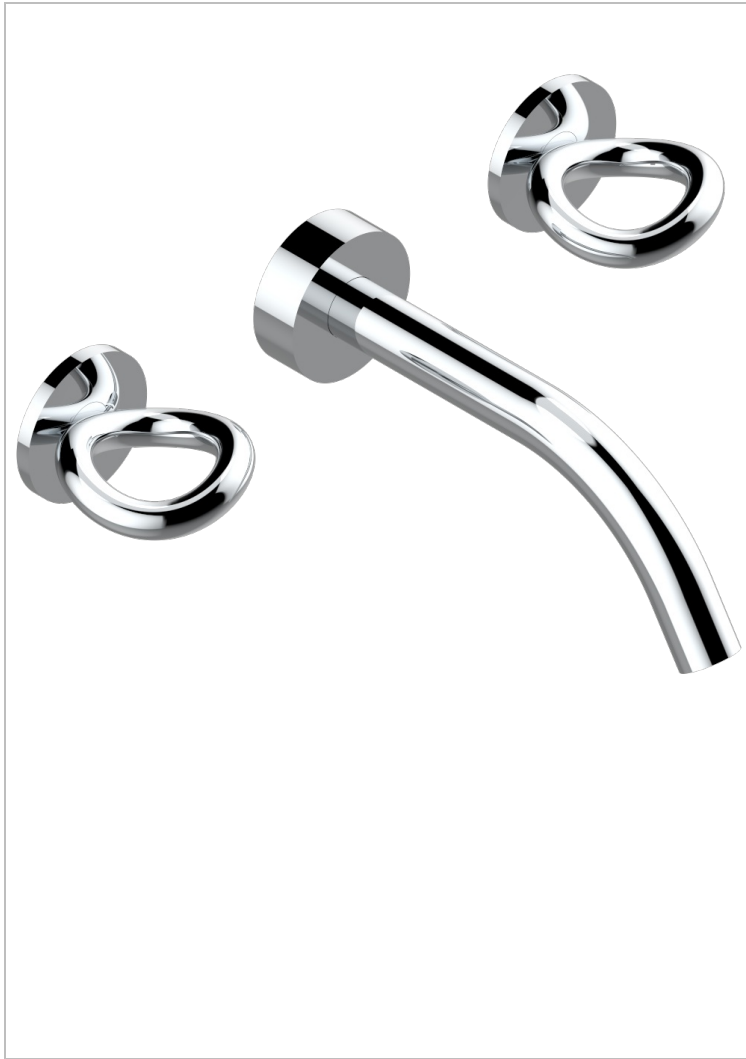

COLLECTION "O"

G4P-41GB

Trim only for wall mounted 3-hole bath mixer

THG[®]
PARIS

CHARACTERISTIC

- Collection "O"
- Trim only for wall mounted 3-hole bath mixer

RELATED SKU'S

- Ref. G00-40AC Rough parts for wall mounted 3 hole mixer, cross handle version
- Ref. G00-40AM Rough parts for wall mounted 3 hole mixer, lever handle version

AVAILABLE FINITIONS

Antique nickel - H28
Black ceram - D30
Blush PVD - H62
Brass color PVD - H49
Brown bronze color PVD - F33
Gold color PVD - H52

Graphite PVD - H64
Lacquered light bronze - D01
Matt Umber PVD - H67
Matt blush PVD - H60
Matt brass color PVD - H50
Matt brown bronze color PVD - F34

Matt chrome - C02
Matt gold - F07
Matt gold color PVD - H53
Matt graphite PVD - H65
Matt nickel (color finish) - C01
Matt nickel color PVD - H56

Nickel color PVD - H55
Polished chrome (color finish) - A02
Polished chrome / Polished gold (color finish) - G02
Polished gold (color finish) - F01
Polished nickel - B01
Soft gold - F30

Soft matt gold - F31
Umber PVD - H66
Varnished matt antique red copper (color finish) - H07