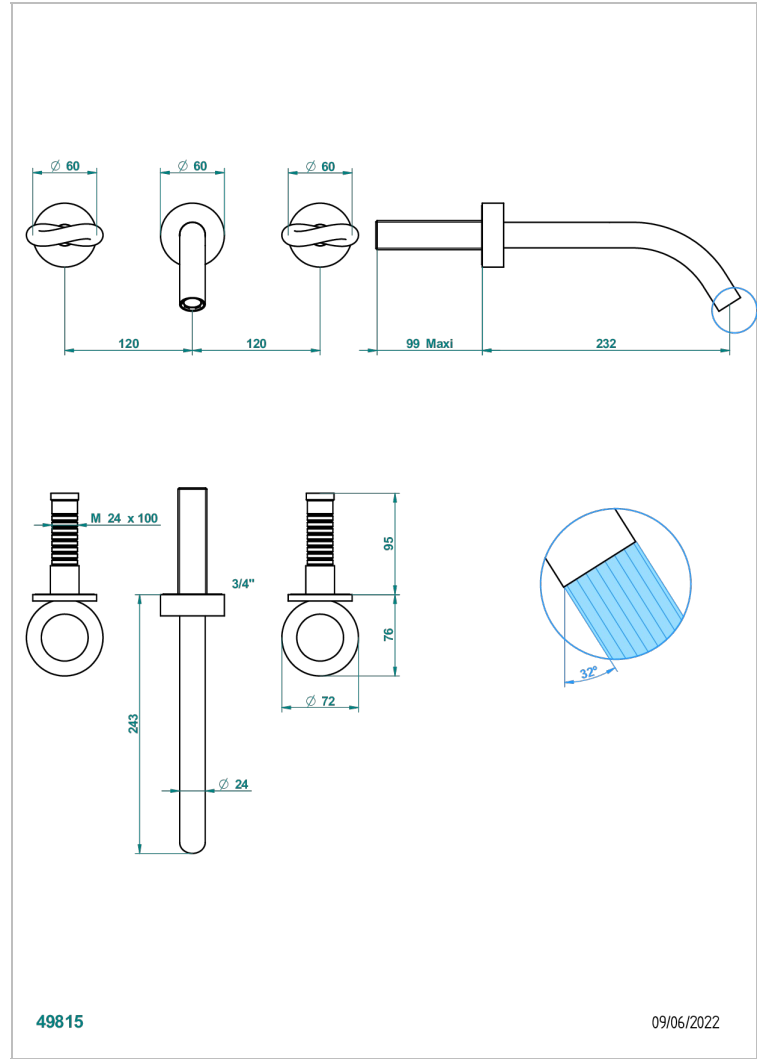

COLLECTION "O"

G4P-41GB

Trim only for wall mounted 3-hole bath mixer

THG[®]
PARIS

CHARACTERISTIC

- Collection "O"
- Trim only for wall mounted 3-hole bath mixer

RELATED SKU'S

- Ref. G00-40AC Rough parts for wall mounted 3 hole mixer, cross handle version
- Ref. G00-40AM Rough parts for wall mounted 3 hole mixer, lever handle version