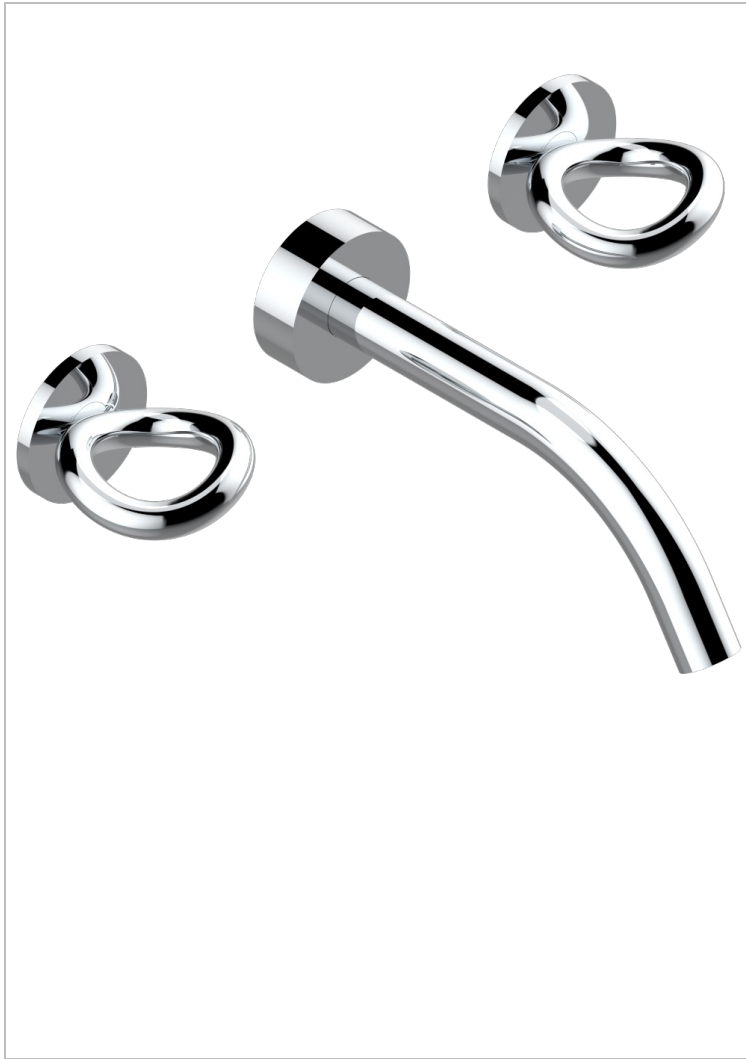

COLLECTION "O"

G4P-41GB

Trim only for wall mounted 3-hole bath mixer

THG[®]
PARIS

49815

09/06/2022

CHARACTERISTIC

- Collection "O"
- Trim only for wall mounted 3-hole bath mixer

RELATED SKU'S

- Ref. G00-40AC Rough parts for wall mounted 3 hole mixer, cross handle version
- Ref. G00-40AM Rough parts for wall mounted 3 hole mixer, lever handle version

AVAILABLE FINITIONS

Antique nickel - H28
Black ceram - D30
Blush PVD - H62
Brass color PVD - H49
Brown bronze color PVD - F33
Gold color PVD - H52

Nickel color PVD - H55
Polished chrome (color finish) - A02
Polished chrome / Polished gold (color finish) - G02
Polished gold (color finish) - F01
Polished nickel - B01
Soft gold - F30

Soft matt gold - F31
Umber PVD - H66
Varnished matt antique red copper (color finish) - H07