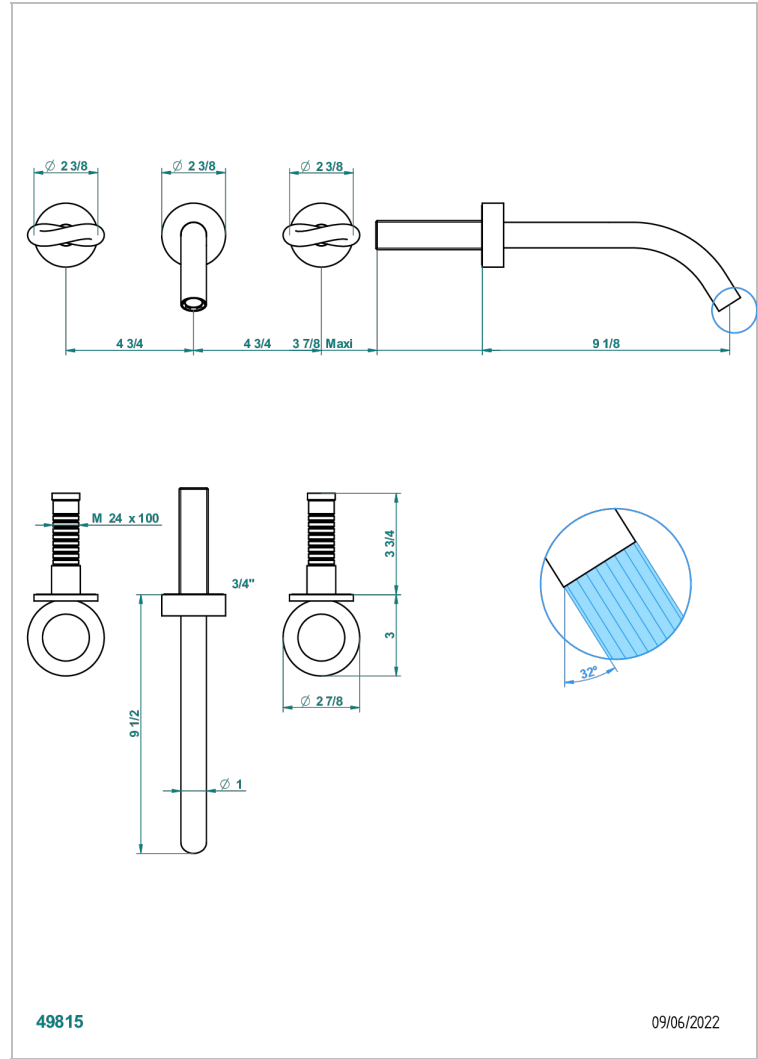

COLLECTION "O"

G4P-41GB

Trim only for wall mounted 3-hole bath mixer

THG[®]
PARIS

49815

09/06/2022

CHARACTERISTIC

- Collection "O"
- Trim only for wall mounted 3-hole bath mixer

RELATED SKU'S

- Ref. G00-40AC Rough parts for wall mounted 3 hole mixer, cross handle version
- Ref. G00-40AM Rough parts for wall mounted 3 hole mixer, lever handle version

AVAILABLE FINITIONS

Antique nickel - H28
Black ceram - D30
Blush PVD - H62
Brass color PVD - H49
Brown bronze color PVD - F33
Gold color PVD - H52