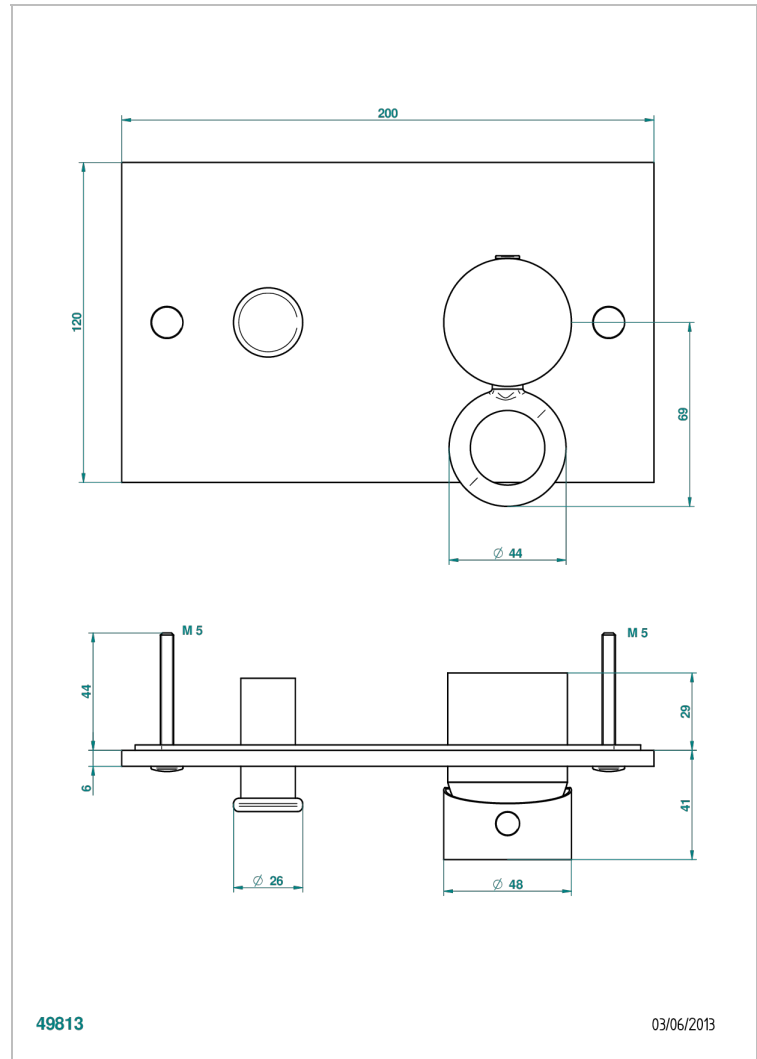

# COLLECTION "O"

G4P-6550B

Trim only for wall shower mixer with diverter

## CHARACTERISTIC

- Collection "O"
- Trim only for wall shower mixer with diverter